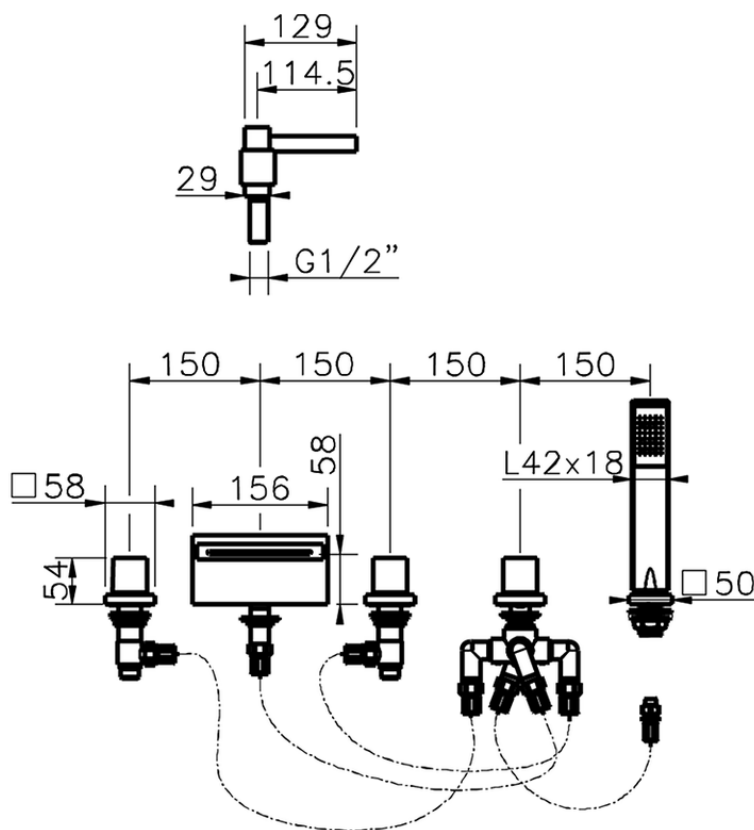

Deck-mounted 5-hole bath mixer ROADSTER ACCENT_RA000260

RA000260

<https://en.cisal.it/deck-mounted-5-hole-bath-mixer-roadster-accent-ra000260>

2026-06-09