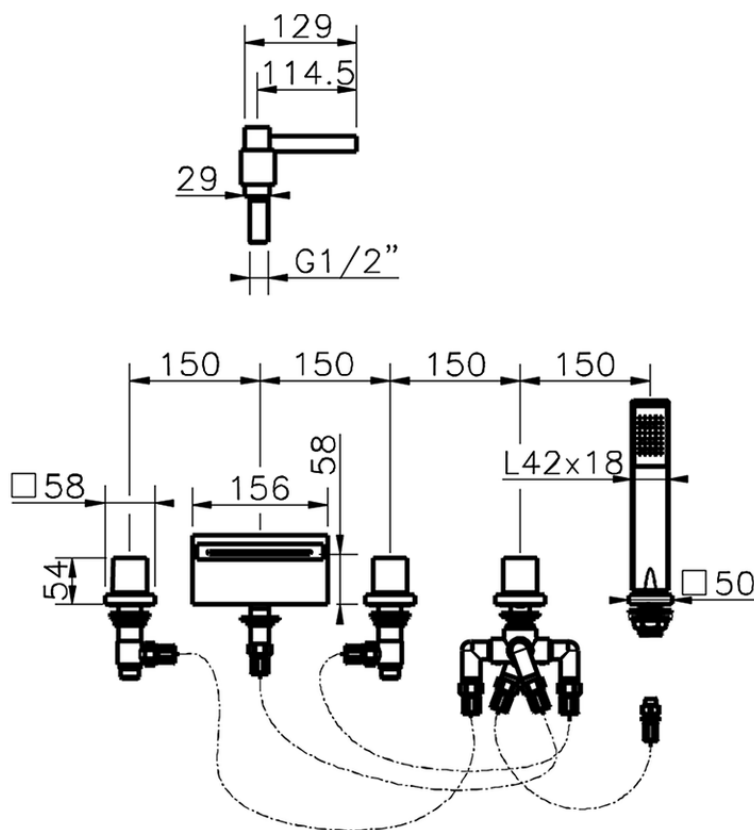

## Deck-mounted 5-hole bath mixer ROADSTER ACCENT\_RA000260

RA000260

<https://en.cisal.it/deck-mounted-5-hole-bath-mixer-roadster-accent-ra000260>

2026-05-19