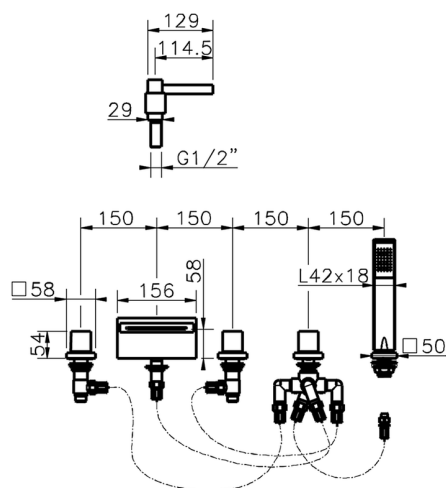

Deck-mounted 5-hole bath mixer ROADSTER ACCENT_RA000260

MODEL **RA000260**

Deck-mounted 5-hole bath mixer, 2 outlet diverter, Quad one spray handshower, 150 cm. Pull-out flexible hose

AVAILABLE FINISHINGS

-  **21** 21 Chrome
-  **2B** 2B Polished Nickel
-  **2F** 2F Brushed Nickel
-  **2Q** 2Q Black Titanium
-  **40** 40 Matt Black
-  **4Q** 4Q Matt White

CHARACTERISTICS

2026-06-08