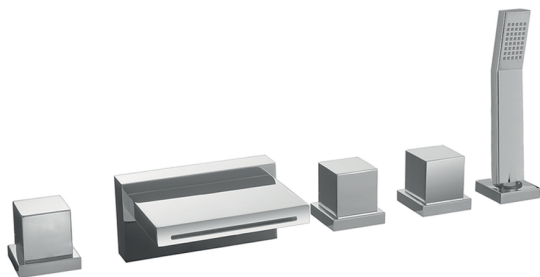

Deck-mounted 5-hole bath mixer ROADSTER ACCENT_RA000260

MODEL **RA000260**

Deck-mounted 5-hole bath mixer, 2 outlet diverter, Quad one spray handshower, 150 cm. Pull-out flexible hose

AVAILABLE FINISHINGS

-  **21** 21 Chrome
-  **2B** 2B Polished Nickel
-  **2F** 2F Brushed Nickel
-  **2Q** 2Q Black Titanium
-  **40** 40 Matt Black
-  **4Q** 4Q Matt White

CHARACTERISTICS

2026-06-29