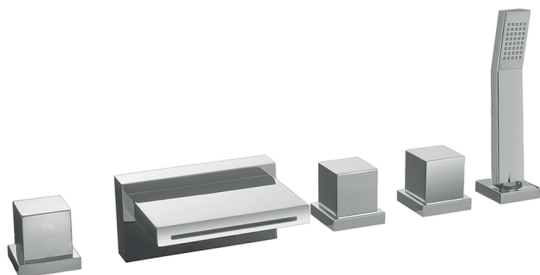

Deck-mounted 5-hole bath mixer ROADSTER ACCENT_RA000260

MODEL **RA000260**

Deck-mounted 5-hole bath mixer, 2 outlet diverter, Quad one spray handshower, 150 cm. Pull-out flexible hose

AVAILABLE FINISHINGS

-  **21** 21 Chrome
-  **2B** 2B Polished Nickel
-  **2F** 2F Brushed Nickel
-  **2Q** 2Q Black Titanium
-  **40** 40 Matt Black
-  **4Q** 4Q Matt White

CHARACTERISTICS

2026-06-08