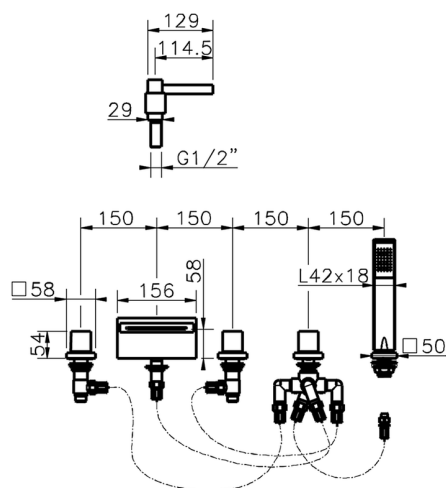

Deck-mounted 5-hole bath mixer ROADSTER ACCENT_RA000260

MODEL **RA000260**

Deck-mounted 5-hole bath mixer, 2 outlet diverter, Quad one spray handshower, 150 cm. Pull-out flexible hose

AVAILABLE FINISHINGS

-  **21** 21 Chrome
-  **2B** 2B Polished Nickel
-  **2F** 2F Brushed Nickel
-  **2Q** 2Q Black Titanium
-  **40** 40 Matt Black
-  **4Q** 4Q Matt White

CHARACTERISTICS

2026-06-29