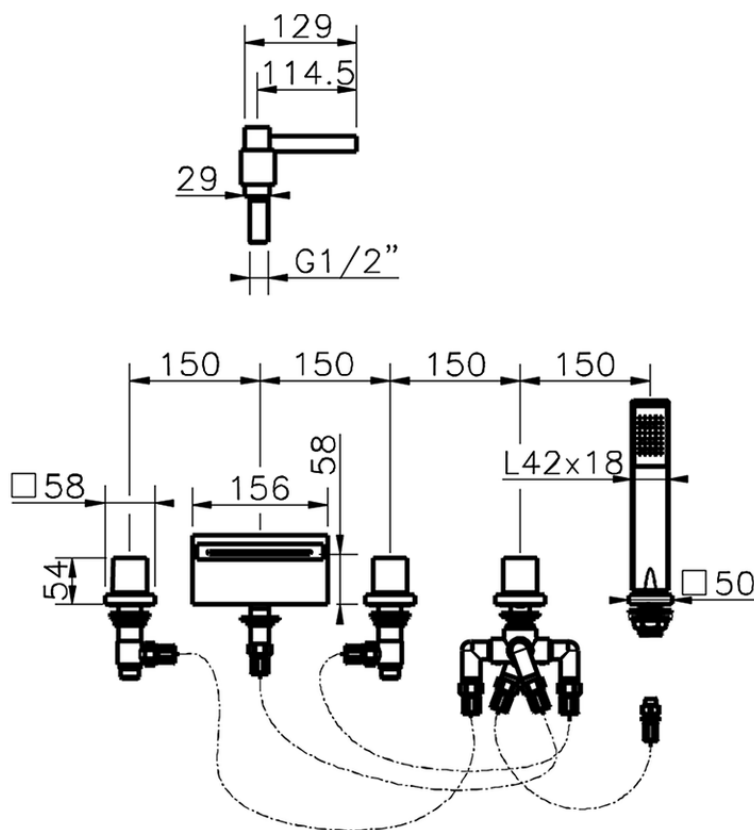

Deck-mounted 5-hole bath mixer ROADSTER ACCENT_RA000260

RA000260

<https://en.cisal.it/deck-mounted-5-hole-bath-mixer-roadster-accent-ra000260>

2026-05-19