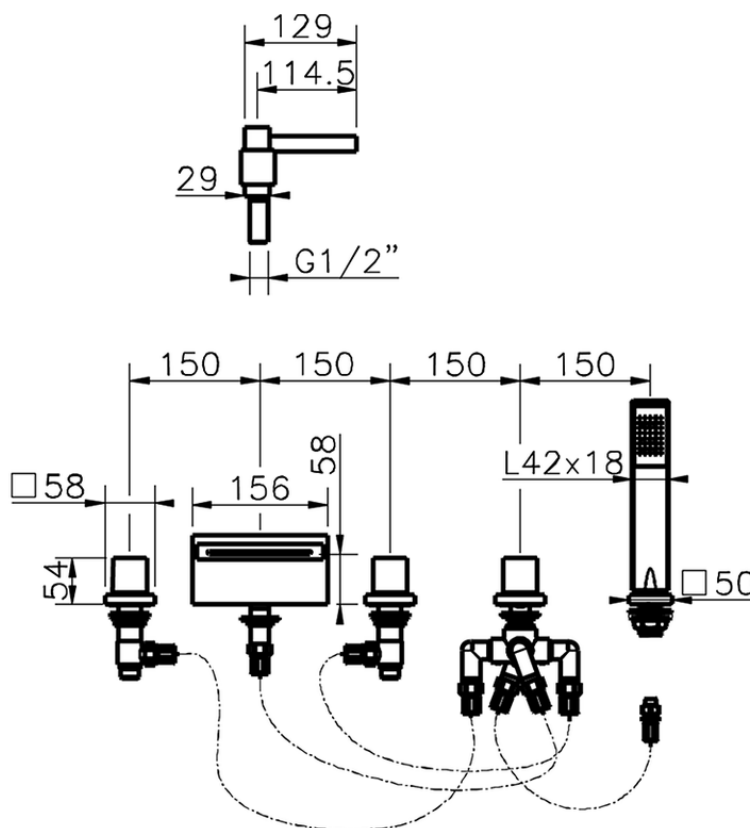

## Deck-mounted 5-hole bath mixer ROADSTER ACCENT\_RA000260

RA000260

<https://en.cisal.it/deck-mounted-5-hole-bath-mixer-roadster-accent-ra000260>

2026-06-13