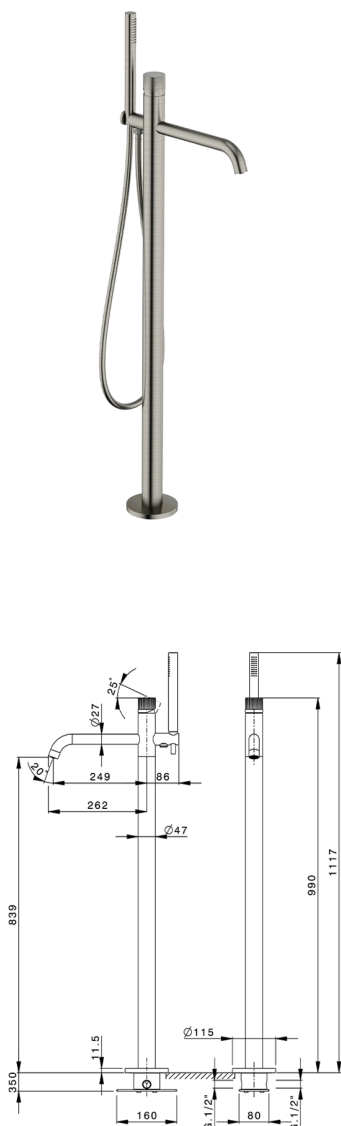

Free standing single lever bath mixer NUANCE X32_X1004204

MODEL **X1004204**

Free standing single lever bath mixer, handshower holder on column, D.22 mm INOX minimalistic one spray handshower, concealed part included, 150 cm Stainless Steel flexible hose - INOX AISI

AVAILABLE FINISHINGS

-  **D1** D1 Brushed Inox
-  **5H** 5H Dark Brass Brushed
-  **5L** 5L Brushed Black Titanium
-  **5N** 5N Brushed Rose Gold

CHARACTERISTICS

Cartridge Spare Parts **ZZ9B871000**

40 mm Progressive single-lever cartridge