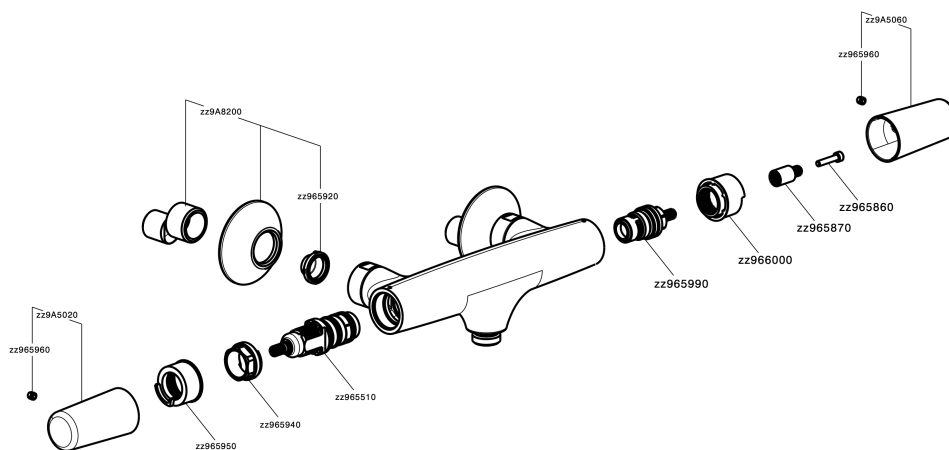

Thermostatic shower mixer VITA_VIT01010

VIT01010

<https://en.cisal.it/thermostatic-shower-mixer-vita-vit01010>

2026-01-10