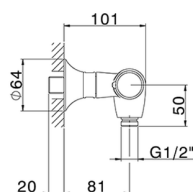

Thermostatic shower mixer VITA_VIT01010

MODEL **VIT01010**

Thermostatic shower mixer, without shower set, 1/2" M flexible connection

AVAILABLE FINISHINGS

-  **21** 21 Chrome
-  **2Q** 2Q Black Titanium
-  **40** 40 Matt Black
-  **4Q** 4Q Matt White

CHARACTERISTICS

Cartridge Spare Parts **ZZ96551000**

TMX 25 Thermostatic Valve

SafeTouch

The Cisal SafeTouch system maintains the mixer body cool to the touch during operation.

Thermostatic

The Cisal thermostatic is your personal water manager, helping you to handle, control and save water and energy.