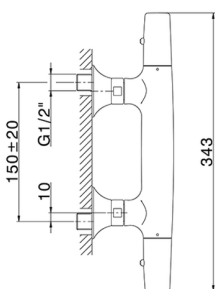

Thermostatic shower mixer VITA_VIT01010

MODEL **VIT01010**

Thermostatic shower mixer, without shower set, 1/2" M flexible connection

AVAILABLE FINISHINGS

- **21** 21 Chrome
- **2Q** 2Q Black Titanium
- **40** 40 Matt Black
- **4Q** 4Q Matt White

CHARACTERISTICS

Cartridge Spare Parts **ZZ96551000**

TMX 25 Thermostatic Valve