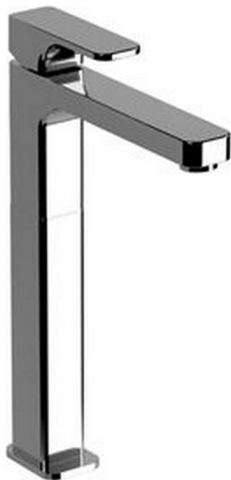

S.L. washbasin mixer- tall version - EnergySave CUBIC_CU004545

MODEL **CU004545**

S.L.washbasin mixer- tall version - EnergySave,without automatic pop-up waste,G.3/8" stainless steel flexible hose

AVAILABLE FINISHINGS

-  **21** 21 Chrome
-  **2B** 2B Polished Nickel
-  **2F** 2F Brushed Nickel
-  **40** 40 Matt Black

CHARACTERISTICS

Cartridge Spare Parts **ZZ96691000**

25 mm Cartridge

EcoStop

EcoStop feature limits water flow to approximately 50% of maximum output with one point of resistance on setting. Push slightly past the middle stop only when full water output is required. This will save water up to 50%.

EnergySave

Thanks to the EnergySave device, only cold water will be drawn if the lever is operated in the central position, so that the water heater will not be engaged and no hot water wasted, leading to considerable savings in energy and costs. The temperature can be adjusted by rotating the lever to the left, until the desired temperature is reached.