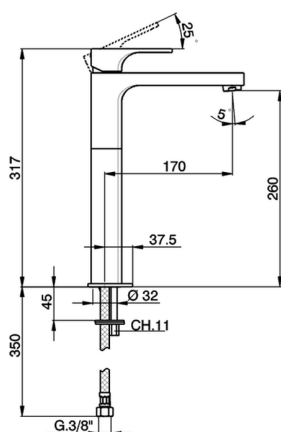

S.L. washbasin mixer- tall version - EnergySave CUBIC_CU004545

MODEL **CU004545**

S.L.washbasin mixer- tall version - EnergySave,without automatic pop-up waste,G.3/8" stainless steel flexible hose

AVAILABLE FINISHINGS

-  **21** 21 Chrome
-  **2B** 2B Polished Nickel
-  **2F** 2F Brushed Nickel
-  **40** 40 Matt Black

CHARACTERISTICS

Cartridge Spare Parts **ZZ96691000**

25 mm Cartridge

EcoStop

EcoStop feature limits water flow to approximately 50% of maximum output with one point of resistance on setting. Push slightly past the middle stop only when full water output is required. This will save water up to 50%.