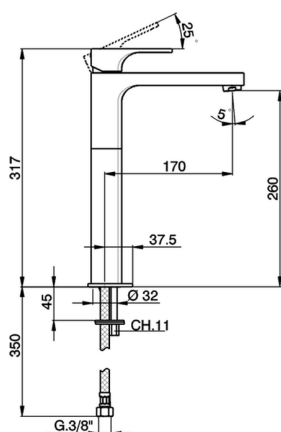

## S.L. washbasin mixer- tall version - EnergySave CUBIC\_CU004545

MODEL **CU004545**

S.L.washbasin mixer- tall version - EnergySave,without automatic pop-up waste,G.3/8" stainless steel flexible hose

### CHARACTERISTICS

Cartridge Spare Parts **ZZ96691000**

**25 mm Cartridge**