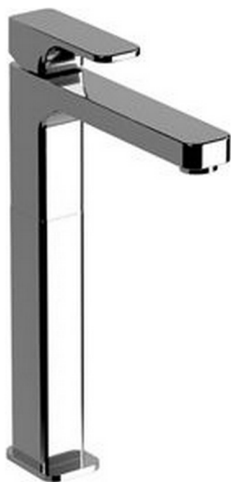

## S.L. washbasin mixer- tall version - EnergySave CUBIC\_CU004545

MODEL **CU004545**

S.L.washbasin mixer- tall version - EnergySave,without automatic pop-up waste,G.3/8" stainless steel flexible hose

### AVAILABLE FINISHINGS

-  **21** 21 Chrome
-  **2B** 2B Polished Nickel
-  **2F** 2F Brushed Nickel
-  **40** 40 Matt Black