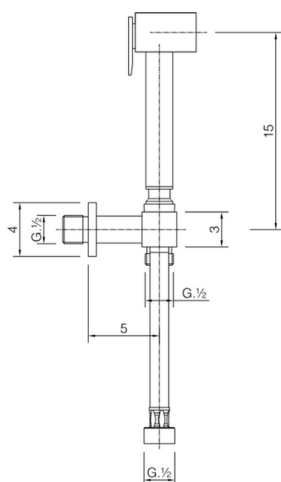

Hygienic Spray

Multi-jets hygienic hand shower, for personal hygiene care.

2026-06-30