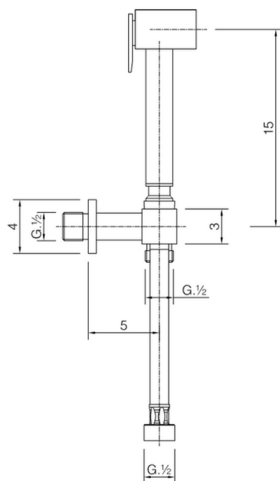

Hygienic Spray

Multi-jets hygienic hand shower, for personal hygiene care.

2026-04-26