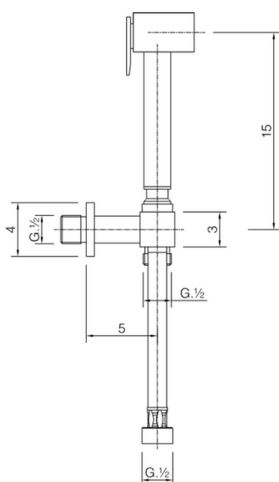

Hygienic Spray

Multi-jets hygienic hand shower, for personal hygiene care.

2026-06-14