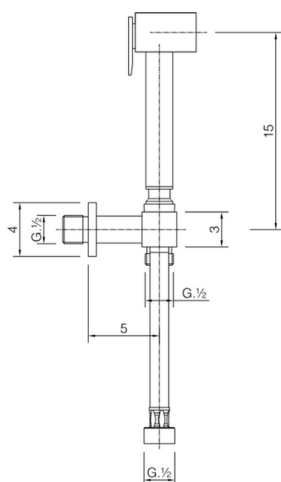

Hygienic Spray

Multi-jets hygienic hand shower, for personal hygiene care.

2026-04-06