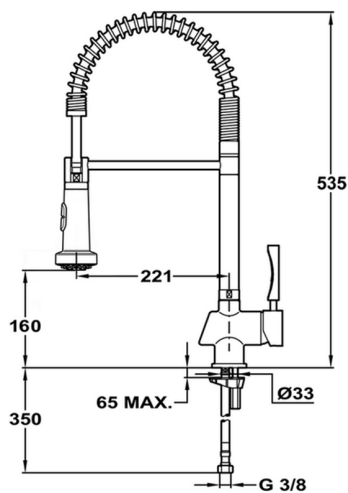

## Single lever sink mixer with extrac.shower KITCHEN\_LC000110

MODEL **LC000110**

Single lever sink mixer with extrac.shower,swivel spout,2 sprays handshower

AVAILABLE FINISHINGS

**21** 21 Chrome

CHARACTERISTICS

Cartridge Spare Parts **ZZ95273000**

**40 mm Cartridge**

2024-12-22