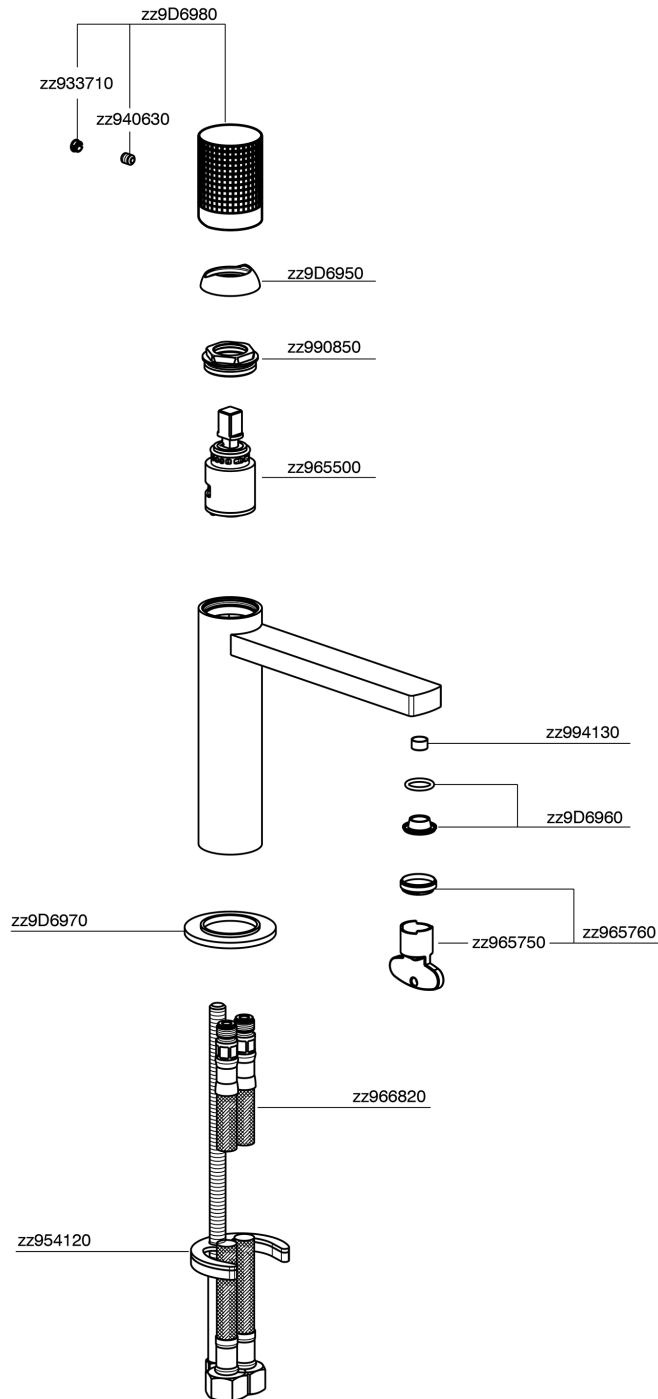

Single lever 'large' washbasin mixer NUANCE X32_X2000504

MODEL **X2000504**

Single lever 'large' washbasin mixer, without waste, G.3/8" stainless steel flexible hoses, Inox AISI 316L

AVAILABLE FINISHINGS

- 
5H 5H Dark Brass Brushed
- 
5L 5L Brushed Black Titanium
- 
5N 5N Brushed Rose Gold
- 
D1 D1 Brushed Inox

CHARACTERISTICS

Cartridge Spare Parts **ZZ96550000**

25 mm Cartridge

Single lever 'large' washbasin mixer NUANCE X32_X2000504

X2000504

<https://en.cisal.it/single-lever-large-washbasin-mixer-nuance-x32x2000504>

2024-10-18