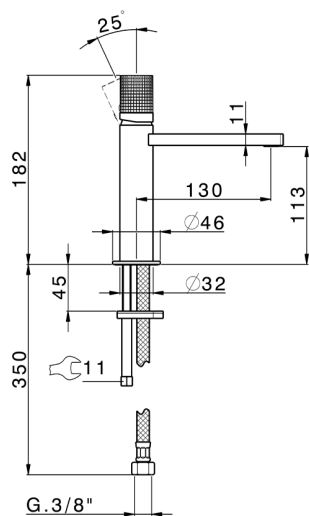

Single lever 'large' washbasin mixer NUANCE X32_X2000504

MODEL **X2000504**

Single lever 'large' washbasin mixer, without waste, G.3/8" stainless steel flexible hoses, Inox AISI 316L

AVAILABLE FINISHINGS

- 
5H 5H Dark Brass Brushed
- 
5L 5L Brushed Black Titanium
- 
5N 5N Brushed Rose Gold
- 
D1 D1 Brushed Inox

CHARACTERISTICS

Cartridge Spare Parts **ZZ96550000**

25 mm Cartridge

Single lever 'large' washbasin mixer NUANCE X32_X2000504

X2000504

<https://en.cisal.it/single-lever-large-washbasin-mixer-nuance-x32x2000504>

2024-10-18