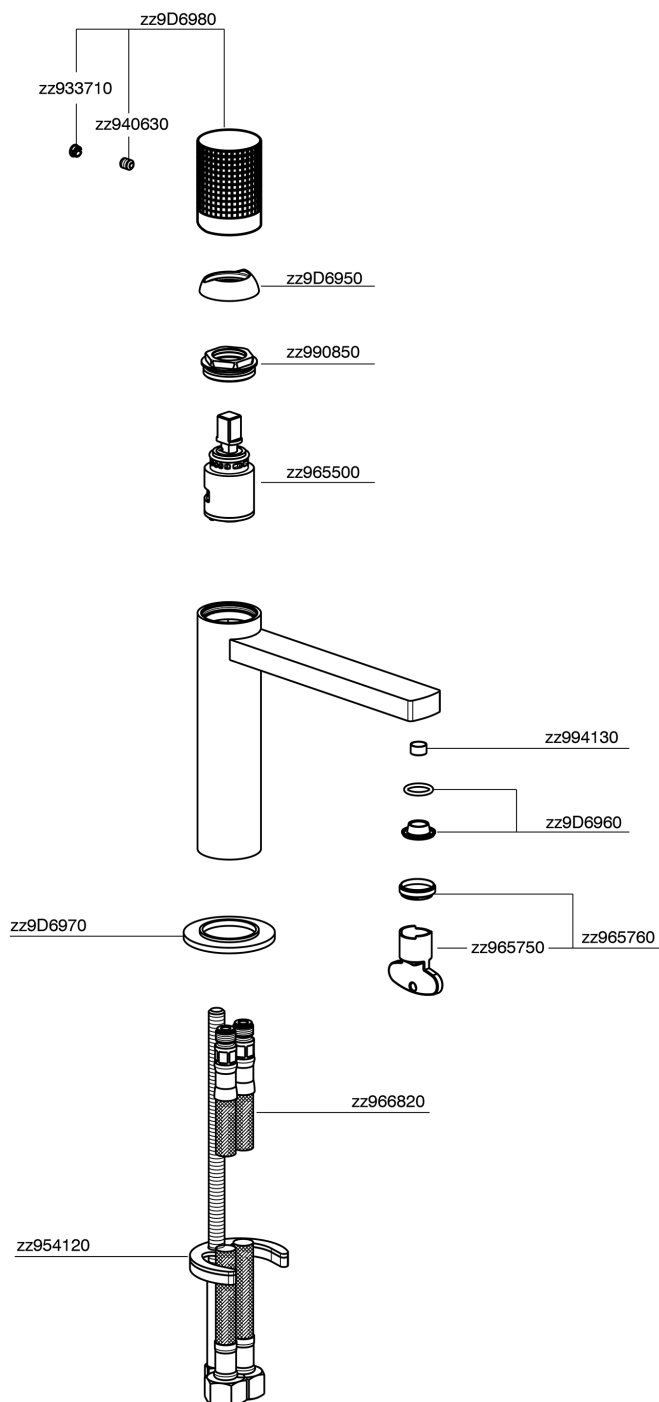

## Single lever 'large' washbasin mixer NUANCE X32\_X2000504

X2000504

<https://en.cisal.it/single-lever-large-washbasin-mixer-nuance-x32x2000504>

2024-10-18