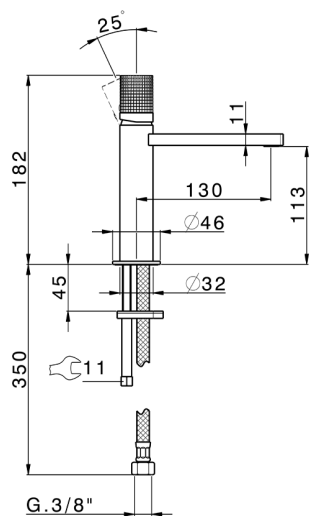

Single lever 'large' washbasin mixer NUANCE X32_X2000504

MODEL **X2000504**

Single lever 'large' washbasin mixer, without waste, G.3/8" stainless steel flexible hoses, Inox AISI 316L

AVAILABLE FINISHINGS

-  **5H** 5H Dark Brass Brushed
-  **5L** 5L Brushed Black Titanium
-  **5N** 5N Brushed Rose Gold
-  **D1** D1 Brushed Inox

CHARACTERISTICS

Cartridge Spare Parts **ZZ96550000**

25 mm Cartridge

Single lever 'large' washbasin mixer NUANCE X32_X2000504

X2000504

<https://en.cisal.it/single-lever-large-washbasin-mixer-nuance-x32x2000504>

2024-10-18