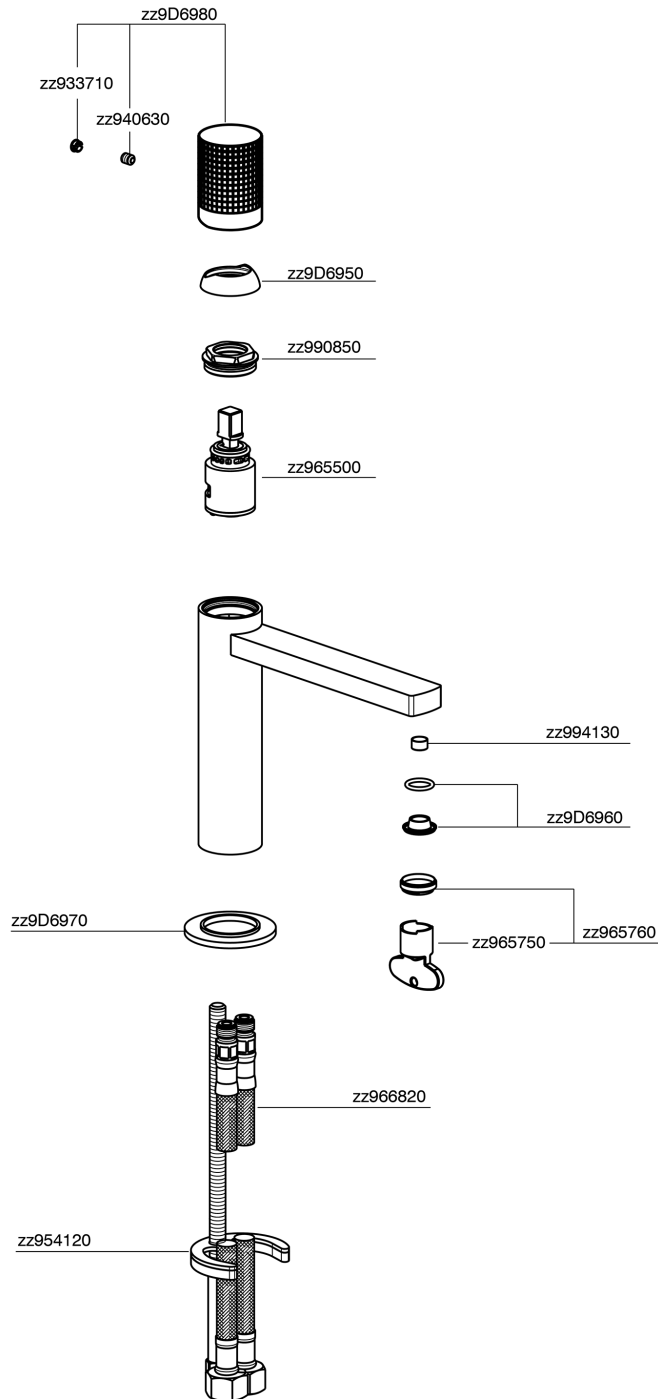

Single lever 'large' washbasin mixer NUANCE X32_X2000504

MODEL **X2000504**

Single lever 'large' washbasin mixer, without waste, G.3/8" stainless steel flexible hoses, Inox AISI 316L

AVAILABLE FINISHINGS

-  **5H** 5H Dark Brass Brushed
-  **5L** 5L Brushed Black Titanium
-  **5N** 5N Brushed Rose Gold
-  **D1** D1 Brushed Inox

CHARACTERISTICS

Cartridge Spare Parts **ZZ96550000**

25 mm Cartridge

Single lever 'large' washbasin mixer NUANCE X32_X2000504

X2000504

<https://en.cisal.it/single-lever-large-washbasin-mixer-nuance-x32x2000504>

2024-10-18