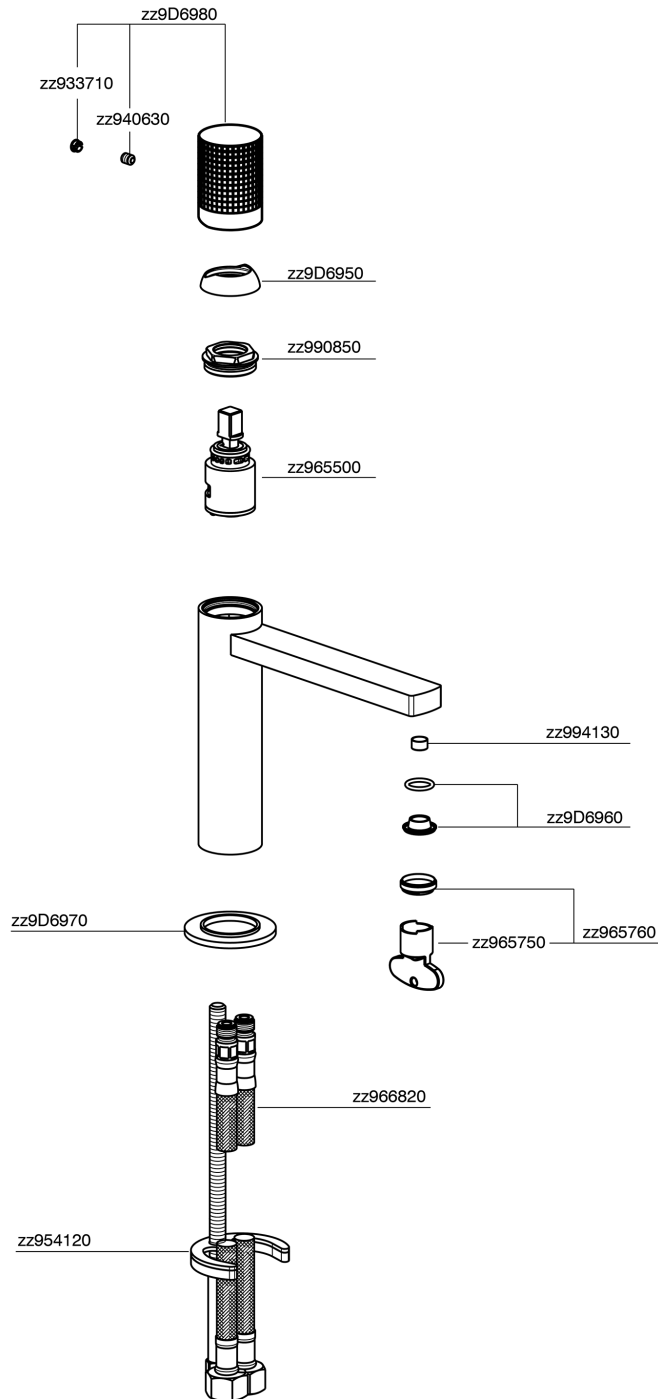

Single lever 'large' washbasin mixer NUANCE X32_X2000504

X2000504

<https://en.cisal.it/single-lever-large-washbasin-mixer-nuance-x32x2000504>

2024-10-18