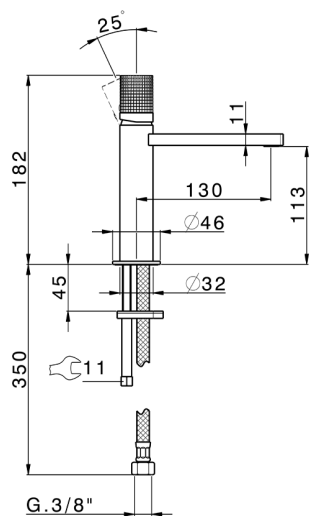

## Single lever 'large' washbasin mixer NUANCE X32\_X2000504

MODEL **X2000504**

Single lever 'large' washbasin mixer, without waste, G.3/8" stainless steel flexible hoses, Inox AISI 316L

### CHARACTERISTICS

Cartridge Spare Parts **ZZ96550000**

**25 mm Cartridge**

## Single lever 'large' washbasin mixer NUANCE X32\_X2000504

X2000504

<https://en.cisal.it/single-lever-large-washbasin-mixer-nuance-x32x2000504>

2024-10-18