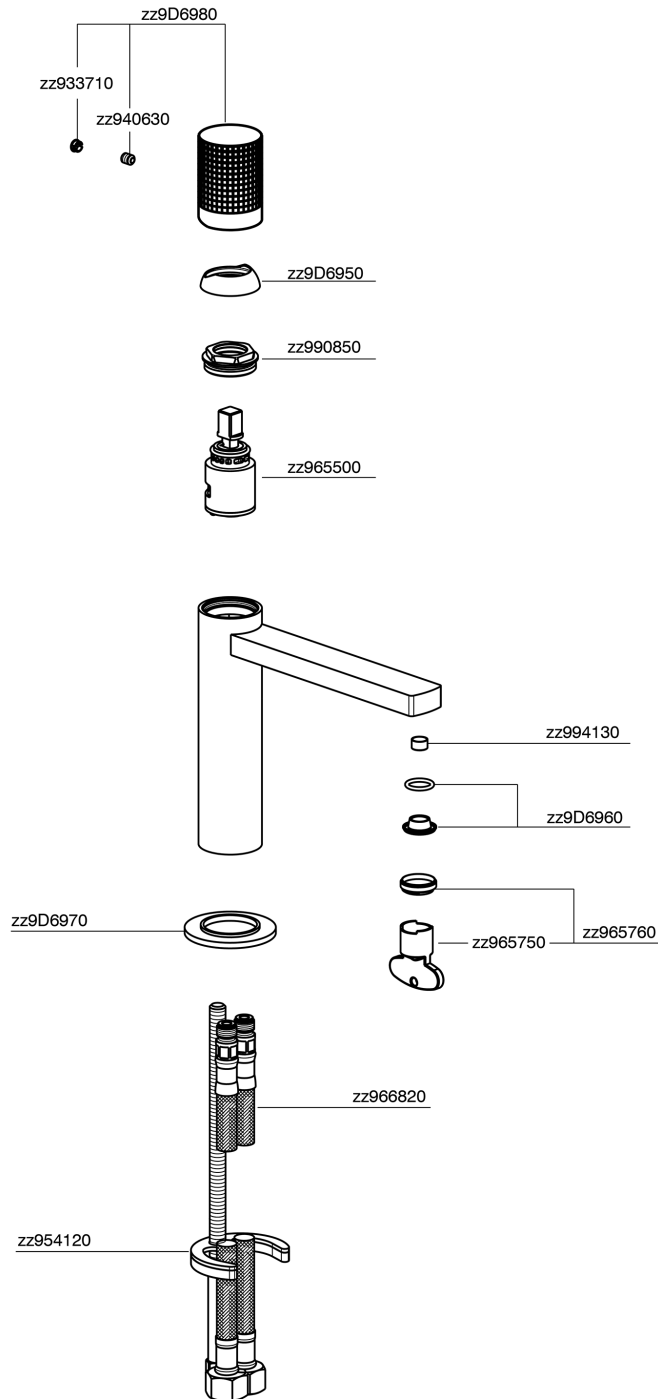

## Single lever 'large' washbasin mixer NUANCE X32\_X2000504

MODEL **X2000504**

Single lever 'large' washbasin mixer, without waste, G.3/8" stainless steel flexible hoses, Inox AISI 316L

### CHARACTERISTICS

Cartridge Spare Parts **ZZ96550000**

**25 mm Cartridge**

## Single lever 'large' washbasin mixer NUANCE X32\_X2000504

X2000504

<https://en.cisal.it/single-lever-large-washbasin-mixer-nuance-x32x2000504>

2024-10-18