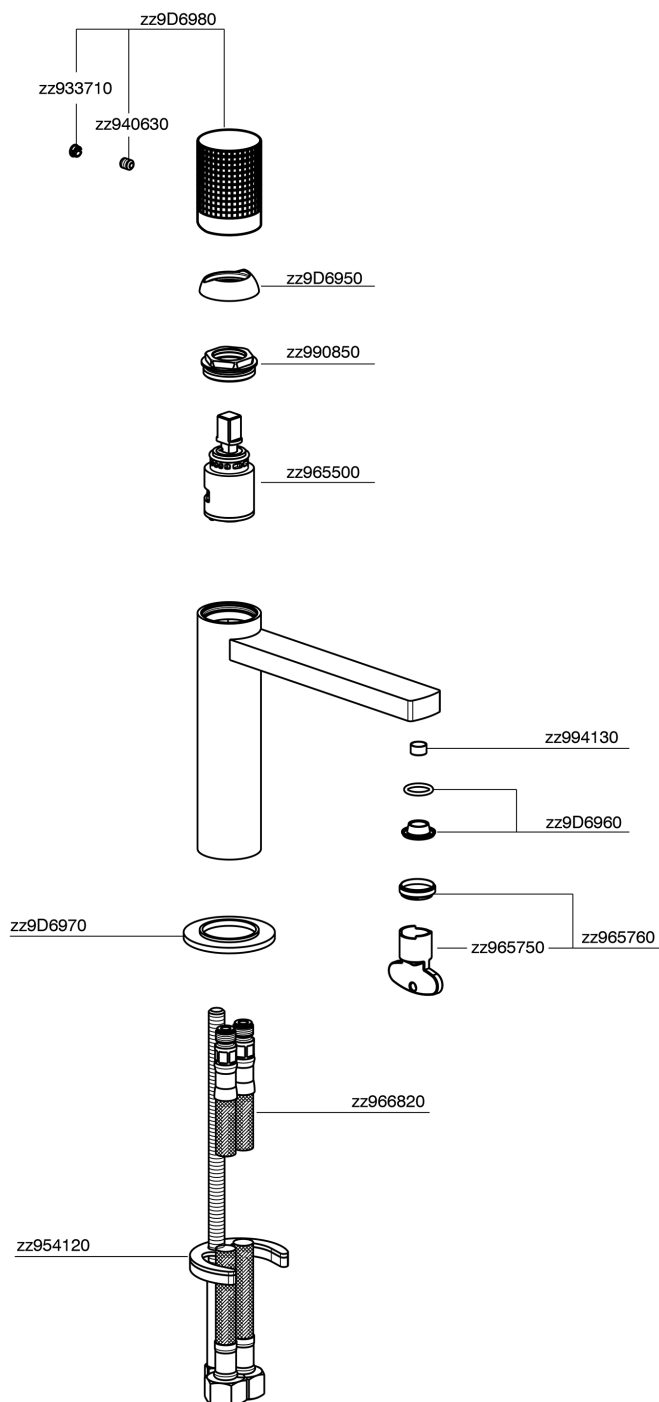

Single lever 'large' washbasin mixer NUANCE X32_X2000504

X2000504

<https://en.cisal.it/single-lever-large-washbasin-mixer-nuance-x32x2000504>

2024-10-18