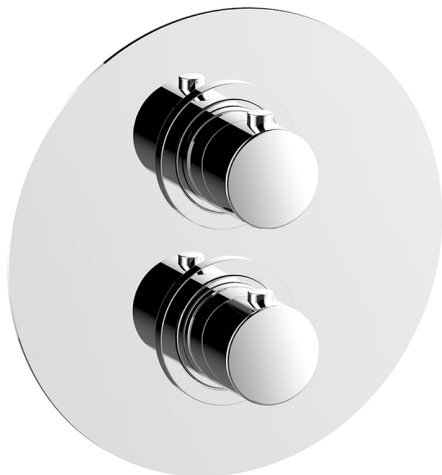

## Exposed part for con.thermo.shower valve, 2-outlet SLIM\_SM018100

MODEL **SM018100**

Exposed part for con.thermo.shower valve, 2-outlet, with 2 outlet deviator, without concealed part, for item ZA018101

## Concealed thermostatic shower valve, 2-outlets CONCEALED\_ZA018101

MODEL **ZA018101**

Concealed thermostatic shower valve, 2-outlets, with 1/2" 2 outlet devia-stop cartridge, without trim kit

AVAILABLE FINISHINGS

### DeviaStop

The Cisal Devia Stop technology allows to adjust the water flow and to direct it to the selected output point (overhead soaker, hand shower, etc).