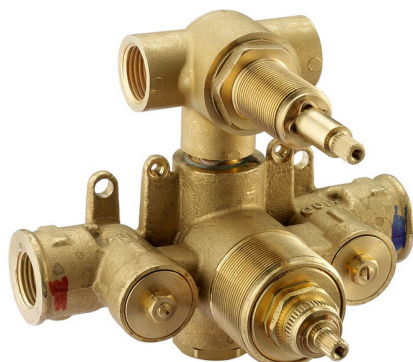

## Exposed part for con.thermo.shower valve, 2-outlet SLIM\_SM018100

MODEL **SM018100**

Exposed part for con.thermo.shower valve, 2-outlet, with 2 outlet deviator, without concealed part, for item ZA018101

### Thermostatic

The Cisal thermostatic is your personal water manager, helping you to handle, control and save water and energy.

## Concealed thermostatic shower valve, 2-outlets CONCEALED\_ZA018101

MODEL **ZA018101**

Concealed thermostatic shower valve, 2-outlets, with 1/2" 2 outlet devia-stop cartridge, without trim kit

AVAILABLE FINISHINGS

### DeviaStop

The Cisal Devia Stop technology allows to adjust the water flow and to direct it to the selected output point (overhead soaker, hand shower, etc).