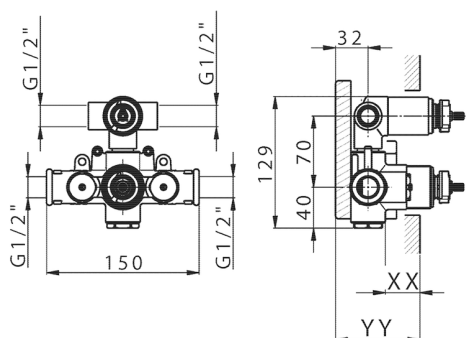

## Concealed thermostatic shower valve, 2-outlets CONCEALED\_ZA018101

MODEL **ZA018101**

Concealed thermostatic shower valve, 2-outlets, with 1/2" 2 outlet devia-stop cartridge, without trim kit

AVAILABLE FINISHINGS

CHARACTERISTICS

Concealed **1**  
 Cartridge Spare Parts **24.04A.PP**  
**8x20 Plus P Thermostatic Valve**

Piastra/Plate/Plaque/Platte/Placa

2-3mm: XX 25-40 YY 76-91

10 mm: XX 16-31 YY 65-80