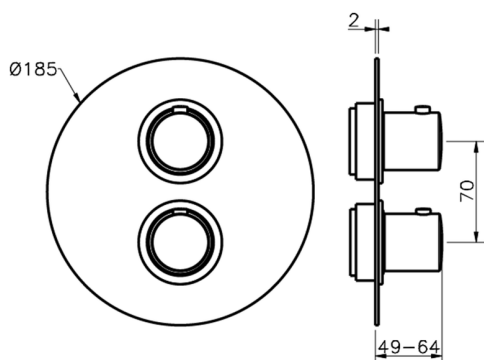

CHARACTERISTICS

Installation **Concealed**
Required concealed parts **ZA018101**

Thermostatic

The Cisal thermostatic is your personal water manager, helping you to handle, control and save water and energy.