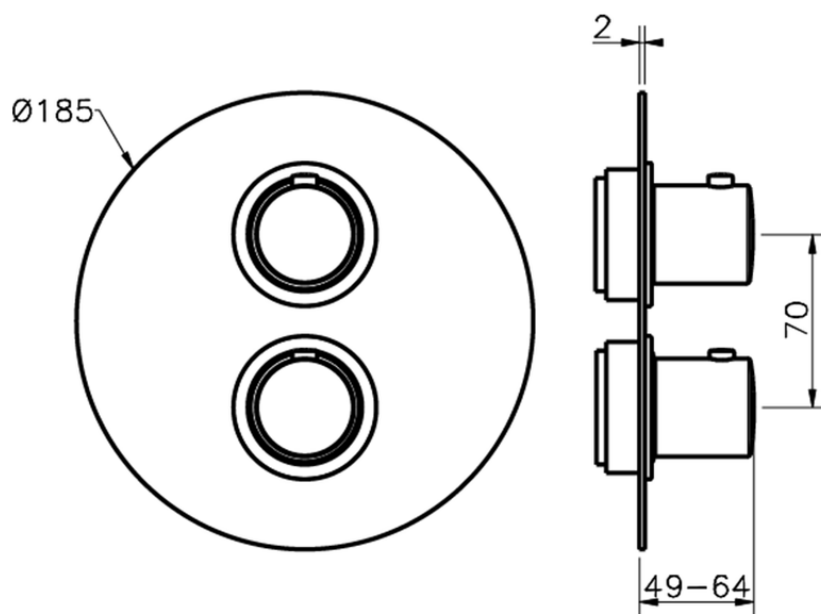

## Exposed part for con.thermo.shower valve, 2-outlet SLIM\_SM018100

SM018100

<https://en.cisal.it/exposed-part-for-con-thermo-shower-valve-2-outlet-slim-sm018100>

## Piastra/Plate/Plaque/Platte/Placa

2-3mm: XX 25-40 YY 76-91

10 mm: XX 16-31 YY 65-80

ZA018101

<https://en.cisal.it/concealed-thermostatic-shower-valve-2-outlets-concealed-za018101>

2026-05-17