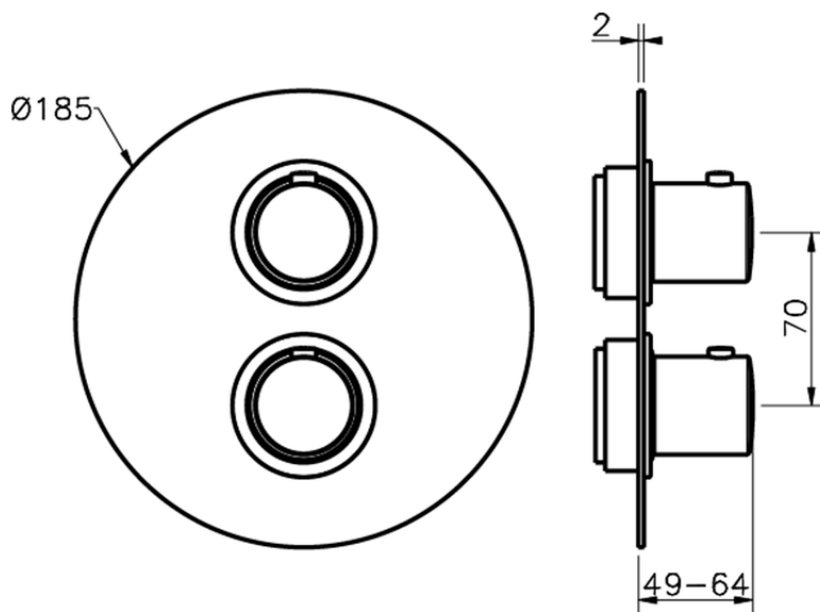

Exposed part for con.thermo.shower valve, 2-outlet SLIM_SM018100

SM018100

<https://en.cisal.it/exposed-part-for-con-thermo-shower-valve-2-outlet-slim-sm018100>

Piastra/Plate/Plaque/Platte/Placa

2-3mm: XX 25-40 YY 76-91

10 mm: XX 16-31 YY 65-80

ZA018101

<https://en.cisal.it/concealed-thermostatic-shower-valve-2-outlets-concealed-za018101>

2026-06-14