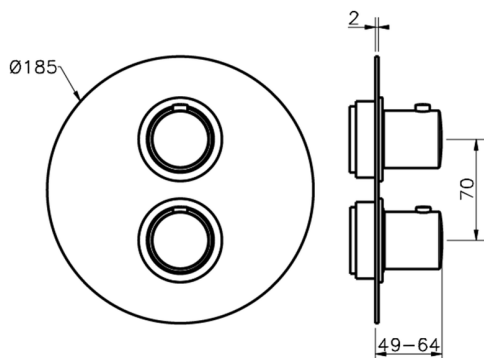

CHARACTERISTICS

Installation **Concealed**
Required concealed parts **ZA018101**

Thermostatic

The Cisal thermostatic is your personal water manager, helping you to handle, control and save water and energy.