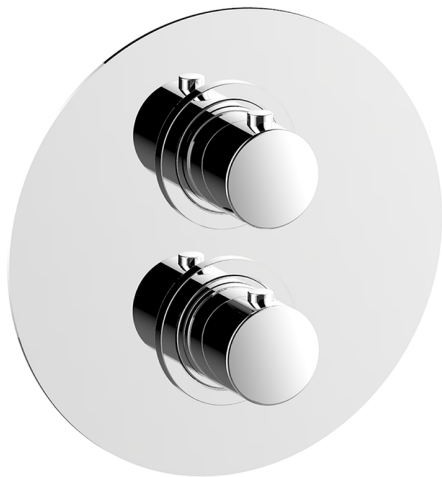

Exposed part for con.thermo.shower valve, 2-outlet SLIM_SM018100

MODEL **SM018100**

Exposed part for con.thermo.shower valve, 2-outlet, with 2 outlet devistop, without concealed part, for item ZA018101

AVAILABLE FINISHINGS

-  **21** 21 Chrome
-  **2B** 2B Polished Nickel
-  **40** 40 Matt Black
-  **4Q** 4Q Matt White

CHARACTERISTICS

Installation **Concealed**
 Required concealed parts **ZA018101**

Thermostatic

The Cisal thermostatic is your personal water manager, helping you to handle, control and save water and energy.

Concealed thermostatic shower valve, 2-outlets CONCEALED_ZA018101

MODEL **ZA018101**

Concealed thermostatic shower valve, 2-outlets, with 1/2" 2 outlet devia-stop cartridge, without trim kit

AVAILABLE FINISHINGS

CHARACTERISTICS

Concealed **1**
 Cartridge Spare Parts **24.04A.PP**
8x20 Plus P Thermostatic Valve

Piastra/Plate/Plaque/Platte/Placa

2-3mm: XX 25-40 YY 76-91

10 mm: XX 16-31 YY 65-80

DeviaStop

The Cisal Devia Stop technology allows to adjust the water flow and to direct it to the selected output point (overhead soaker, hand shower, etc).