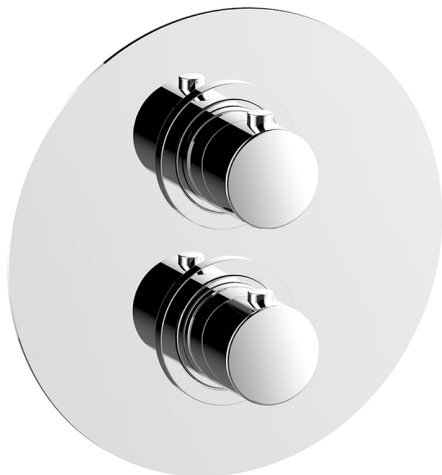

Exposed part for con.thermo.shower valve, 2-outlet SLIM_SM018100

MODEL **SM018100**

Exposed part for con.thermo.shower valve, 2-outlet, with 2 outlet devistop, without concealed part, for item ZA018101

AVAILABLE FINISHINGS

-  **21** 21 Chrome
-  **2B** 2B Polished Nickel
-  **40** 40 Matt Black
-  **4Q** 4Q Matt White

CHARACTERISTICS

Installation **Concealed**
 Required concealed parts **ZA018101**

Thermostatic

The Cisal thermostatic is your personal water manager, helping you to handle, control and save water and energy.

Concealed thermostatic shower valve, 2-outlets CONCEALED_ZA018101

MODEL **ZA018101**

Concealed thermostatic shower valve, 2-outlets, with 1/2" 2 outlet devia stop cartridge, without trim kit

AVAILABLE FINISHINGS

CHARACTERISTICS

Concealed **1**
 Cartridge Spare Parts **24.04A.PP**
8x20 Plus P Thermostatic Valve

Piastra/Plate/Plaque/Platte/Placa

2-3mm: XX 25-40 YY 76-91

10 mm: XX 16-31 YY 65-80

DeviaStop

The Cisal Devia Stop technology allows to adjust the water flow and to direct it to the selected output point (overhead soaker, hand shower, etc).