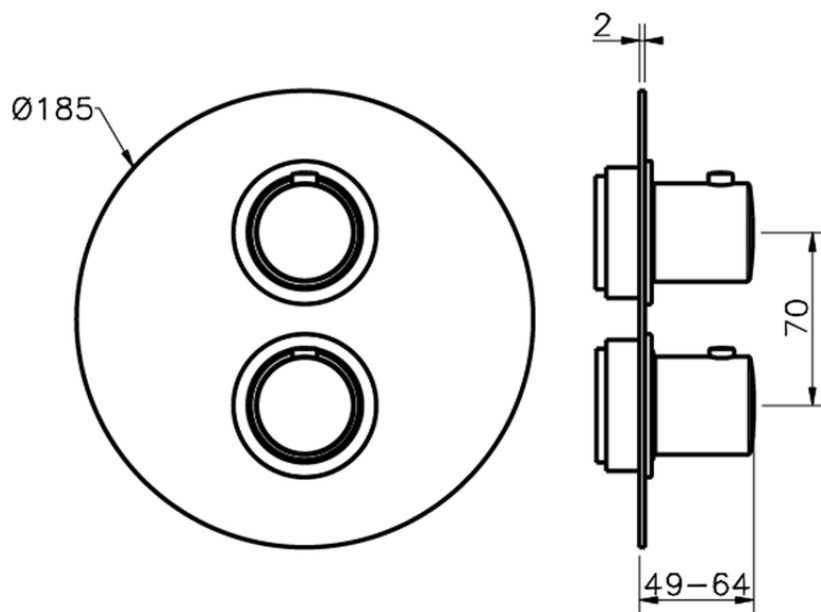

Exposed part for con.thermo.shower valve, 2-outlet SLIM_SM018100

SM018100

<https://en.cisal.it/exposed-part-for-con-thermo-shower-valve-2-outlet-slim-sm018100>

Piastra/Plate/Plaque/Platte/Placa

2-3mm: XX 25-40 YY 76-91

10 mm: XX 16-31 YY 65-80

ZA018101

<https://en.cisal.it/concealed-thermostatic-shower-valve-2-outlets-concealed-za018101>

2026-05-17