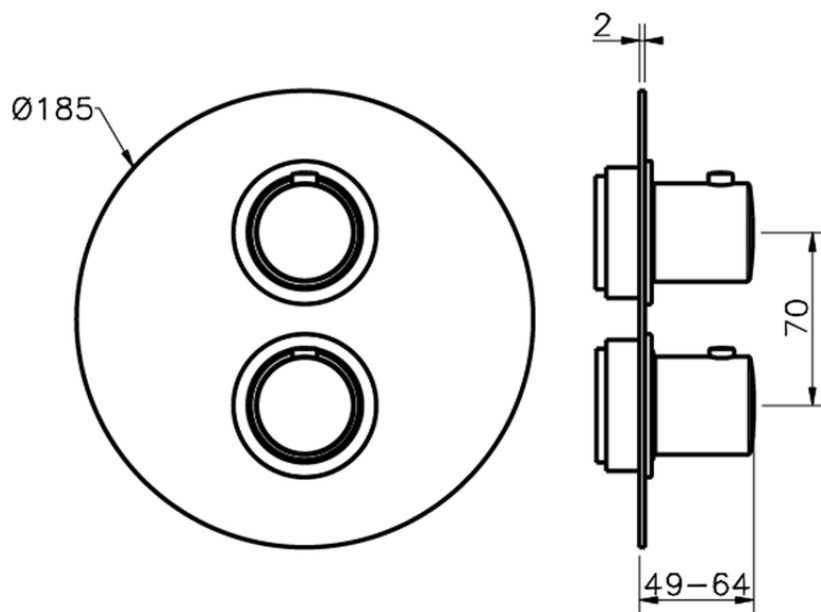

## Exposed part for con.thermo.shower valve, 2-outlet SLIM\_SM018100

SM018100

<https://en.cisal.it/exposed-part-for-con-thermo-shower-valve-2-outlet-slim-sm018100>

## Piastra/Plate/Plaque/Platte/Placa

2-3mm: XX 25-40 YY 76-91

10 mm: XX 16-31 YY 65-80

ZA018101

<https://en.cisal.it/concealed-thermostatic-shower-valve-2-outlets-concealed-za018101>

2026-04-06