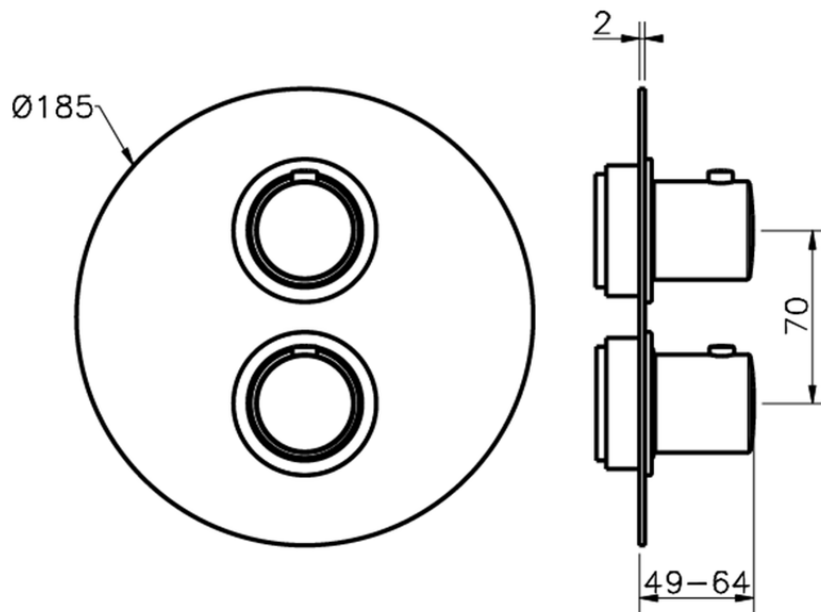

Exposed part for con.thermo.shower valve, 2-outlet SLIM_SM018100

SM018100

<https://en.cisal.it/exposed-part-for-con-thermo-shower-valve-2-outlet-slim-sm018100>

Piastra/Plate/Plaque/Platte/Placa

2-3mm: XX 25-40 YY 76-91

10 mm: XX 16-31 YY 65-80

ZA018101

<https://en.cisal.it/concealed-thermostatic-shower-valve-2-outlets-concealed-za018101>

2026-04-26