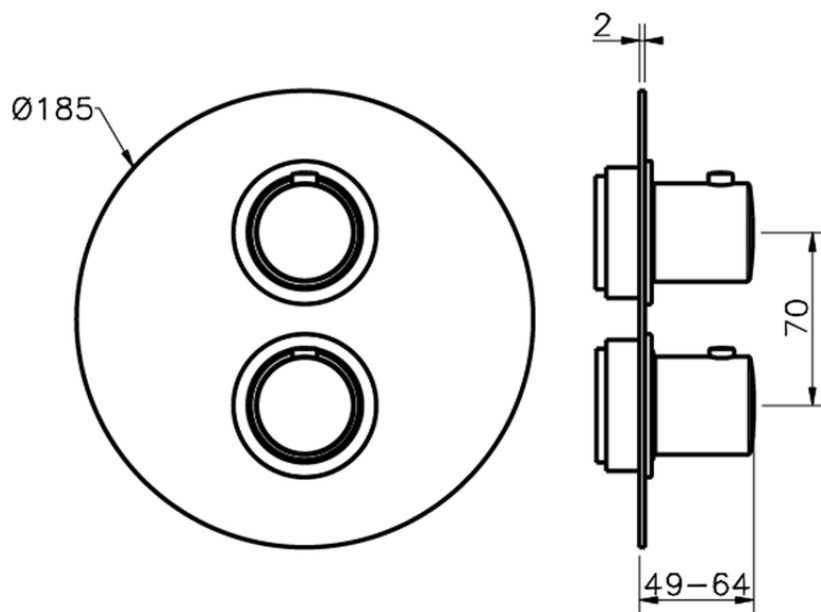

Exposed part for con.thermo.shower valve, 2-outlet SLIM_SM018100

SM018100

<https://en.cisal.it/exposed-part-for-con-thermo-shower-valve-2-outlet-slim-sm018100>

Piastra/Plate/Plaque/Platte/Placa

2-3mm: XX 25-40 YY 76-91

10 mm: XX 16-31 YY 65-80

ZA018101

<https://en.cisal.it/concealed-thermostatic-shower-valve-2-outlets-concealed-za018101>

2026-06-14