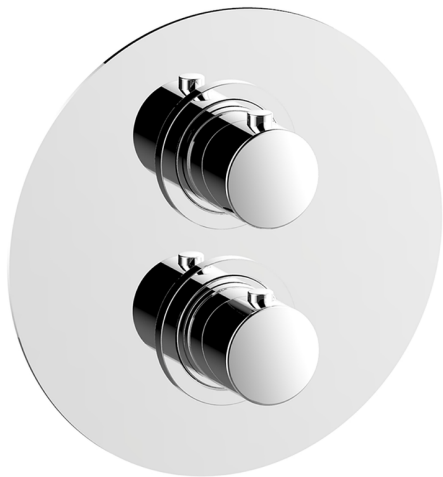

## Exposed part for con.thermo.shower valve, 2-outlet SLIM\_SM018100

MODEL **SM018100**

Exposed part for con.thermo.shower valve, 2-outlet, with 2 outlet devistop, without concealed part, for item ZA018101

### Thermostatic

The Cisal thermostatic is your personal water manager, helping you to handle, control and save water and energy.

## Concealed thermostatic shower valve, 2-outlets CONCEALED\_ZA018101

MODEL **ZA018101**

Concealed thermostatic shower valve, 2-outlets, with 1/2" 2 outlet devia stop cartridge, without trim kit

AVAILABLE FINISHINGS

### DeviaStop

The Cisal Devia Stop technology allows to adjust the water flow and to direct it to the selected output point (overhead soaker, hand shower, etc).