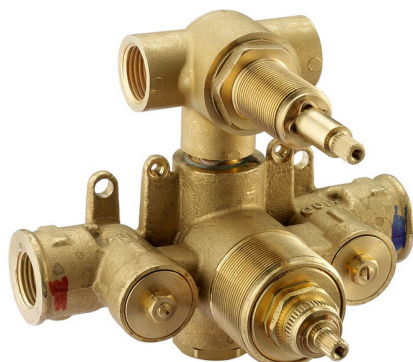

## Exposed part for con.thermo.shower valve, 2-outlet SLIM\_SM018100

MODEL **SM018100**

Exposed part for con.thermo.shower valve, 2-outlet, with 2 outlet devistop, without concealed part, for item ZA018101

### Thermostatic

The Cisal thermostatic is your personal water manager, helping you to handle, control and save water and energy.

## Concealed thermostatic shower valve, 2-outlets CONCEALED\_ZA018101

MODEL **ZA018101**

Concealed thermostatic shower valve, 2-outlets, with 1/2" 2 outlet devia stop cartridge, without trim kit

AVAILABLE FINISHINGS

### DeviaStop

The Cisal Devia Stop technology allows to adjust the water flow and to direct it to the selected output point (overhead soaker, hand shower, etc).