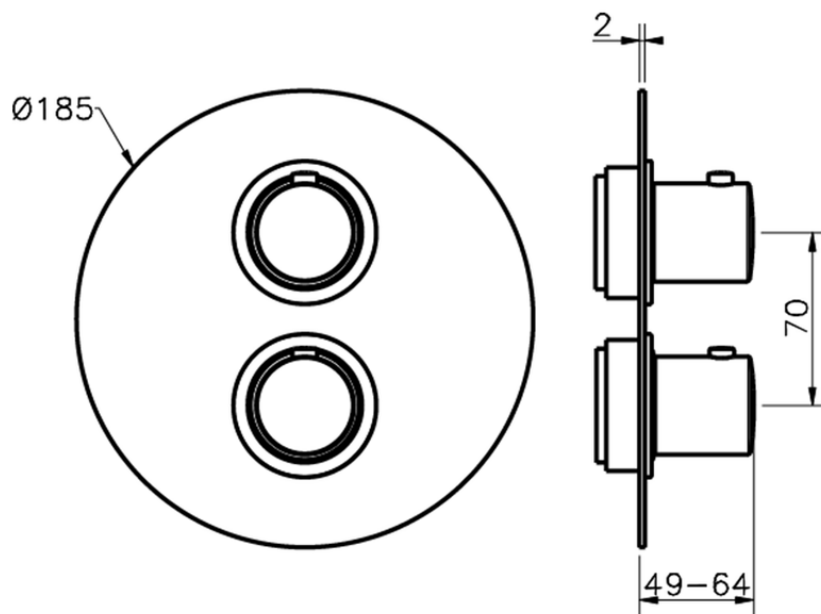

## Exposed part for con.thermo.shower valve, 2-outlet SLIM\_SM018100

SM018100

<https://en.cisal.it/exposed-part-for-con-thermo-shower-valve-2-outlet-slim-sm018100>

## Piastra/Plate/Plaque/Platte/Placa

2-3mm: XX 25-40 YY 76-91

10 mm: XX 16-31 YY 65-80

ZA018101

<https://en.cisal.it/concealed-thermostatic-shower-valve-2-outlets-concealed-za018101>

2026-04-26