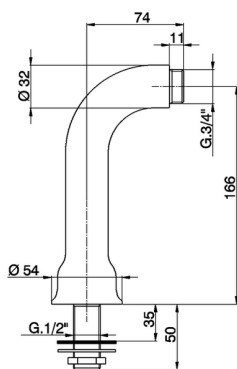

Pillar connection ARCANA COMPONENTS_AR003801

MODEL **AR003801**

Pillar connection

AVAILABLE FINISHINGS

-  **21** 21 Chrome
-  **24** 24 Gold
-  **26** 26 Old Copper
-  **27** 27 Old Bronze
-  **2A** 2A Satin Brushed Nickel