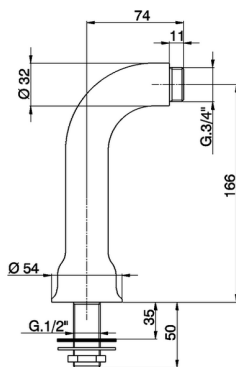

Pillar connection ARCANA COMPONENTS_AR003801

MODEL **AR003801**

Pillar connection

AVAILABLE FINISHINGS

-  **21** 21 Chrome
-  **24** 24 Gold
-  **26** 26 Old Copper
-  **27** 27 Old Bronze
-  **2A** 2A Satin Brushed Nickel