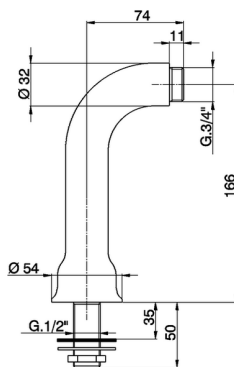

Pillar connection ARCANA COMPONENTS_AR003801

MODEL **AR003801**

Pillar connection

AVAILABLE FINISHINGS

-  **21** 21 Chrome
-  **24** 24 Gold
-  **26** 26 Old Copper
-  **27** 27 Old Bronze
-  **2A** 2A Satin Brushed Nickel