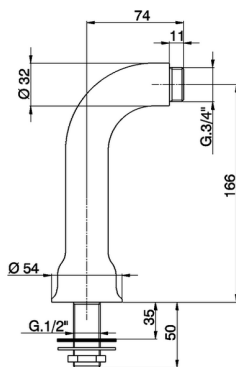

## Pillar connection ARCANA COMPONENTS\_AR003801

MODEL **AR003801**

Pillar connection

AVAILABLE FINISHINGS

-  **21** 21 Chrome
-  **24** 24 Gold
-  **26** 26 Old Copper
-  **27** 27 Old Bronze
-  **2A** 2A Satin Brushed Nickel