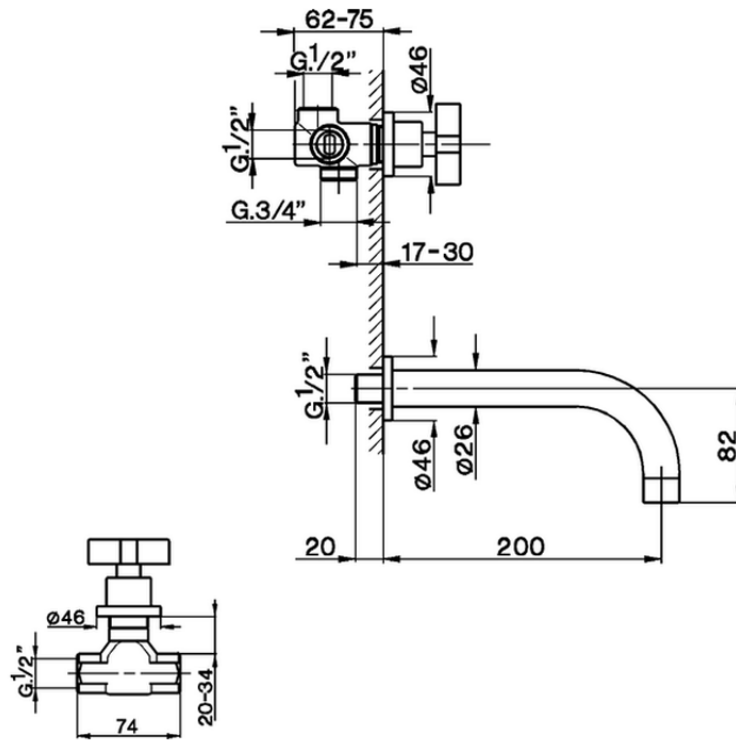

Concealed 4-hole bath/shower valve BARCELONA_BA000210

BA000210

<https://en.cisal.it/concealed-4-hole-bath-shower-valve-barcelona-ba000210>

2026-06-25