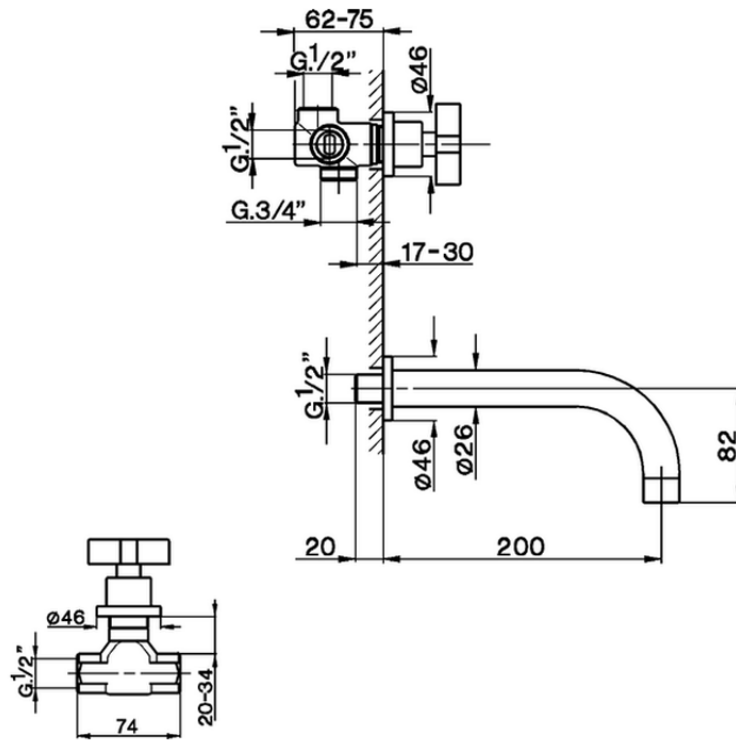

Concealed 4-hole bath/shower valve BARCELONA_BA000210

BA000210

<https://en.cisal.it/concealed-4-hole-bath-shower-valve-barcelona-ba000210>

2026-06-05