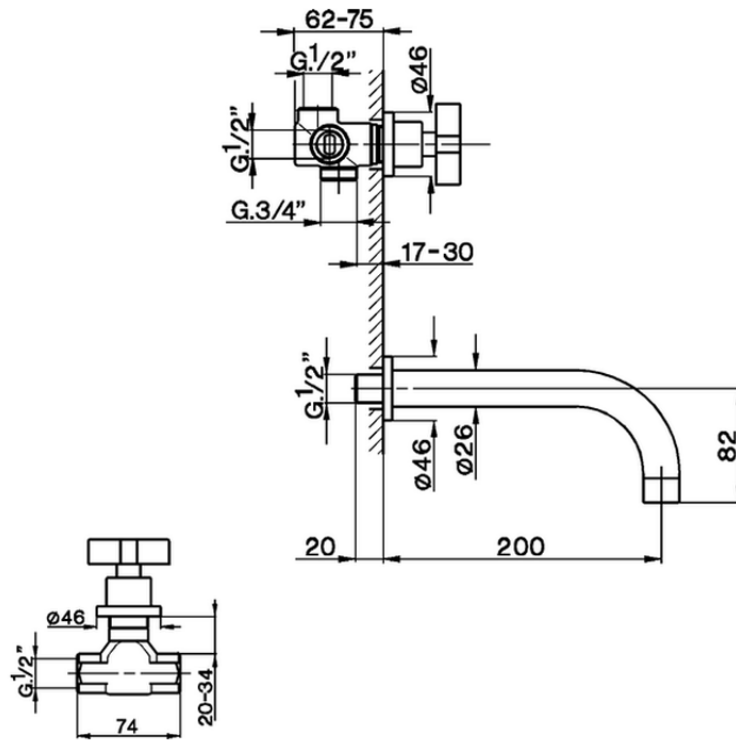

Concealed 4-hole bath/shower valve BARCELONA_BA000210

BA000210

<https://en.cisal.it/concealed-4-hole-bath-shower-valve-barcelona-ba000210>

2026-04-05