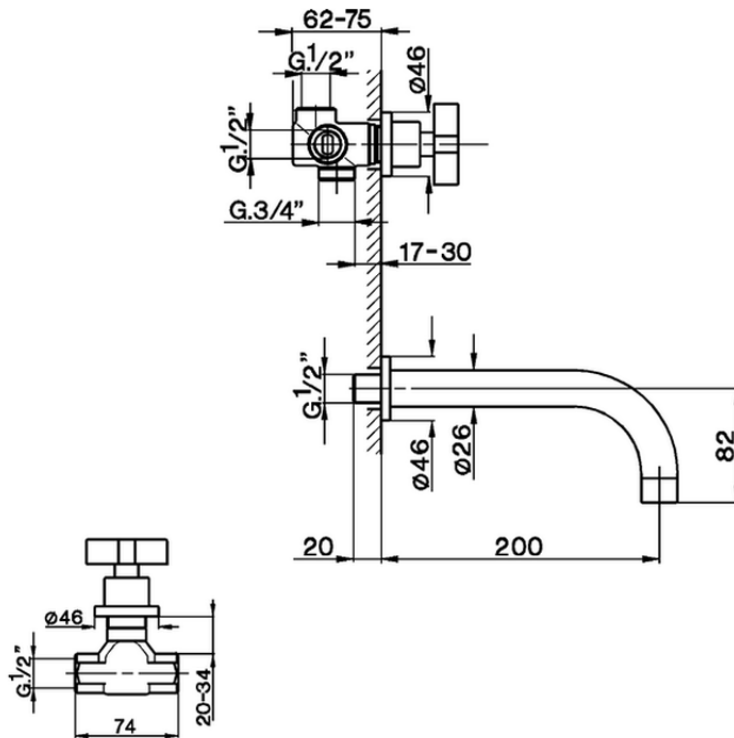

## Concealed 4-hole bath/shower valve BARCELONA\_BA000210

BA000210

<https://en.cisal.it/concealed-4-hole-bath-shower-valve-barcelona-ba000210>

2026-04-26