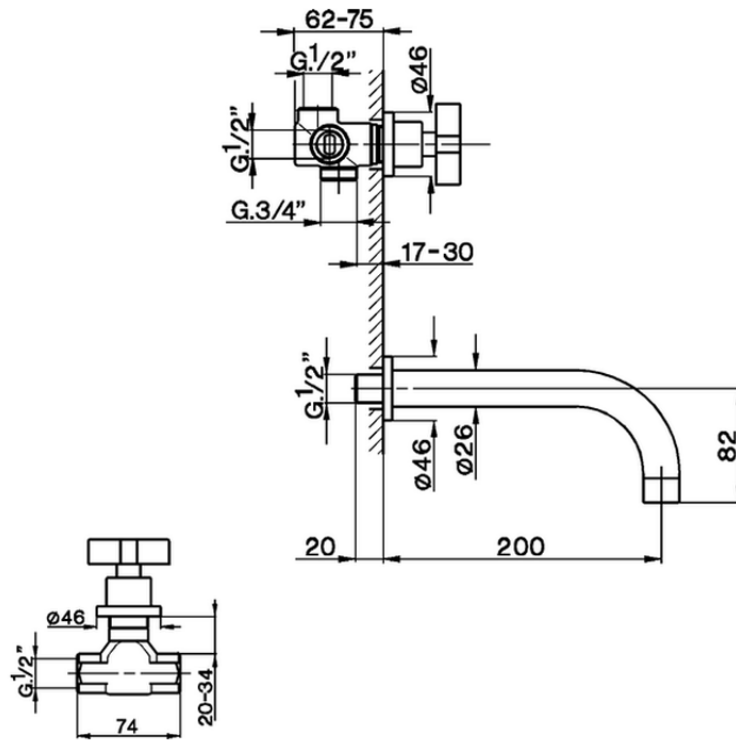

## Concealed 4-hole bath/shower valve BARCELONA\_BA000210

BA000210

<https://en.cisal.it/concealed-4-hole-bath-shower-valve-barcelona-ba000210>

2026-06-05