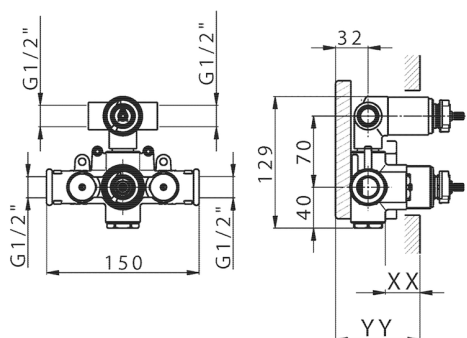

Concealed thermostatic shower valve, 2-outlets CONCEALED_ZA018101

MODEL **ZA018101**

Concealed thermostatic shower valve, 2-outlets, with 1/2" 2 outlet devia stop cartridge, without trim kit

AVAILABLE FINISHINGS

CHARACTERISTICS

Concealed **1**
 Cartridge Spare Parts **24.04A.PP**
8x20 Plus P Thermostatic Valve

Piastra/Plate/Plaque/Platte/Placa

2-3mm: XX 25-40 YY 76-91

10 mm: XX 16-31 YY 65-80

DeviaStop

The Cisal Devia Stop technology allows to adjust the water flow and to direct it to the selected output point (overhead soaker, hand shower, etc).