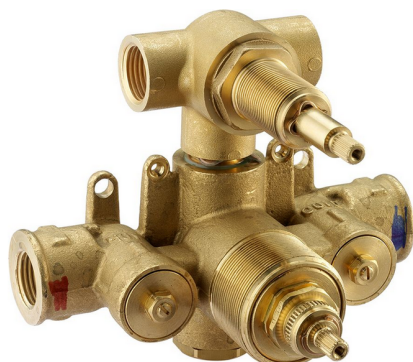

Concealed thermostatic shower valve, 2-outlets CONCEALED_ZA018101

MODEL **ZA018101**

Concealed thermostatic shower valve, 2-outlets, with 1/2" 2 outlet devia stop cartridge, without trim kit

AVAILABLE FINISHINGS

CHARACTERISTICS

Concealed **1**
 Cartridge Spare Parts **24.04A.PP**
8x20 Plus P Thermostatic Valve

Piastra/Plate/Plaque/Platte/Placa

2-3mm: XX 25-40 YY 76-91

10 mm: XX 16-31 YY 65-80

DeviaStop

The Cisal Devia Stop technology allows to adjust the water flow and to direct it to the selected output point (overhead soaker, hand shower, etc).

Thermostatic

The Cisal thermostatic is your personal water manager, helping you to handle, control and save water and energy.

Concealed thermostatic shower valve, 2-outlets CONCEALED_ZA018101

ZA018101

<https://en.cisal.it/concealed-thermostatic-shower-valve-2-outlets-concealed-za018101>