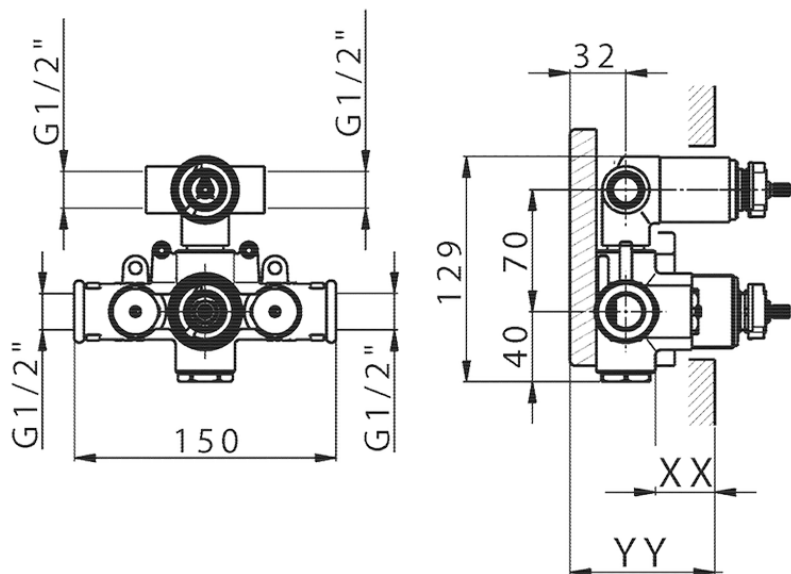

## Concealed thermostatic shower valve, 2-outlets CONCEALED\_ZA018101

Piastra/Plate/Plaque/Platte/Placa

2-3mm: XX 25-40 YY 76-91

10 mm: XX 16-31 YY 65-80

ZA018101

<https://en.cisal.it/concealed-thermostatic-shower-valve-2-outlets-concealed-za018101>