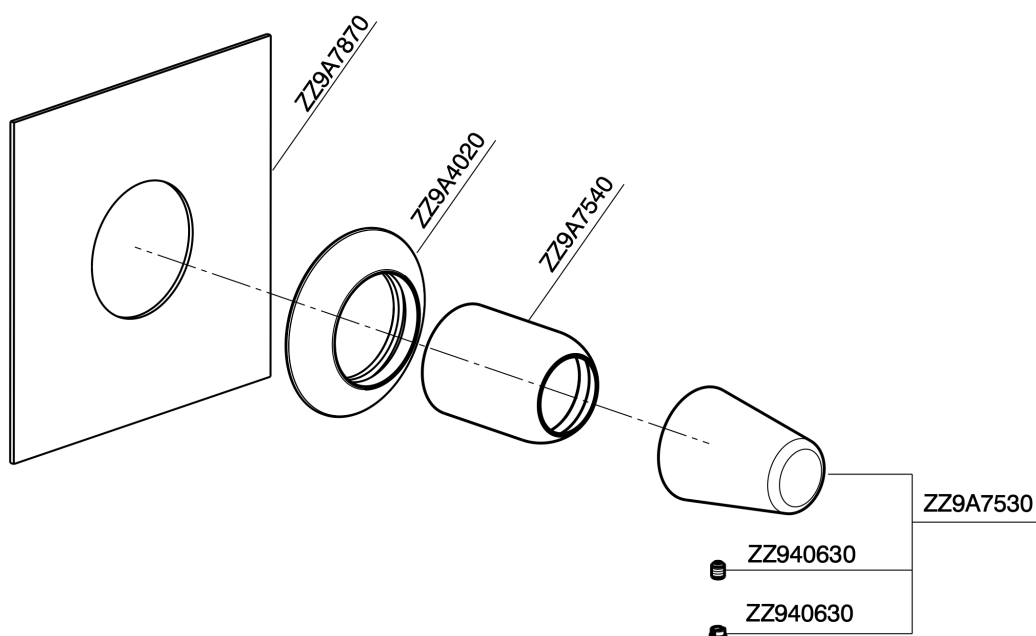

## Exposed part for concealed S.L. shower valve VITA\_VI003000

VI003000

<https://en.cisal.it/exposed-part-for-concealed-s-l-shower-valve-vita-vi003000>

## Concealed single lever shower mixer CONCEALED\_ZA005301

ZA005301

<https://en.cisal.it/concealed-single-lever-shower-mixer-concealed-za005301>

## Concealed single lever shower mixer CONCEALED\_ZA005300

ZA005300

<https://en.cisal.it/concealed-single-lever-shower-mixer-concealed-za005300>

2024-12-22