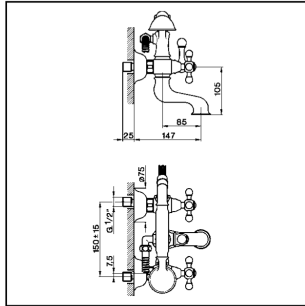

Bath mixer, full equipment ARCANA CERAMIC_AC000102

cisal

AC 00010 (AC 00007 - AC 00012 - AC 00013)

- Gruppo vasca
- Bath mixer
- Badebatterie
- Mélangeur bain/douche