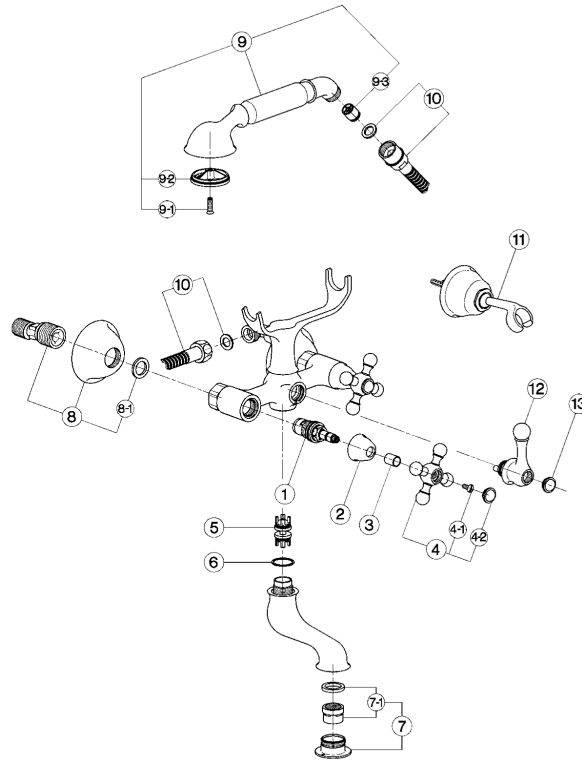

bar	PORTATA BOCCA DI EROGAZIONE * SPOUT FLOW RATE DURCHFLUSS WANNENEINLAUF DÉBIT BEC DÉVERSEUR l/min.
0,5	11
1	15,5
2	22,5
3	27,5
4	31,5
5	35

* con resistenza silenziosa della classe di portata C (30 l/min. a 3 bar)
with hydraulic resistance of flow rate class C (30 l/min. at 3 bar)
mit geräuscharmen Widerstand der Durchflussklasse C (30 l/min. bei 3 bar)
avec aérateur classe C (30 l/min. à 3 bar)