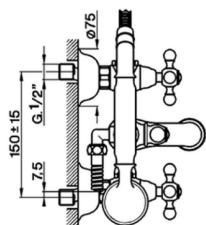

AVAILABLE FINISHINGS

- **21** 21 Chrome
- **24** 24 Gold
- **26** 26 Old Copper
- **27** 27 Old Bronze
- **2A** 2A Satin Brushed Nickel
- **74** 74 Chrome/Gold