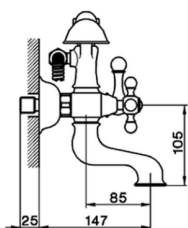

AVAILABLE FINISHINGS

- **21** 21 Chrome
- **24** 24 Gold
- **26** 26 Old Copper
- **27** 27 Old Bronze
- **2A** 2A Satin Brushed Nickel
- **74** 74 Chrome/Gold