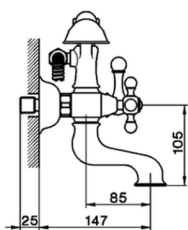

Bath mixer, full equipment ARCANA CERAMIC_AC000102

MODEL **AC000102**

Bath mixer, full equipment, Arcana 1 Spray handshower, 150 cm Brass Flexible Hose

AVAILABLE FINISHINGS

-  **21** 21 Chrome
-  **24** 24 Gold
-  **26** 26 Old Copper
-  **27** 27 Old Bronze
-  **2A** 2A Satin Brushed Nickel
-  **74** 74 Chrome/Gold

CHARACTERISTICS

Bath mixer, full equipment ARCANA CERAMIC_AC000102

cisal

AC 00010 (AC 00007 - AC 00012 - AC 00013)

- Gruppo vasca
- Bath mixer
- Badebatterie
- Mélangeur bain/douche

bar	PORTATA BOCCA DI EROGAZIONE * SPOUT FLOW RATE DURCHFLOSS WANNENEINLAUF DÉBIT BEC DÉVERSEUR l/min.
0,5	11
1	15,5
2	22,5
3	27,5
4	31,5
5	35