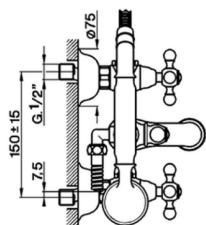

Bath mixer, full equipment ARCANA CERAMIC_AC000102

MODEL **AC000102**

Bath mixer, full equipment, Arcana 1 Spray handshower, 150 cm Brass Flexible Hose

AVAILABLE FINISHINGS

-  **21** 21 Chrome
-  **24** 24 Gold
-  **26** 26 Old Copper
-  **27** 27 Old Bronze
-  **2A** 2A Satin Brushed Nickel
-  **74** 74 Chrome/Gold

CHARACTERISTICS

Bath mixer, full equipment ARCANA CERAMIC_AC000102

cisal

AC 00010 (AC 00007 - AC 00012 - AC 00013)

- Gruppo vasca
- Bath mixer
- Badebatterie
- Mélangeur bain/douche

bar	PORTATA BOCCA DI EROGAZIONE * SPOUT FLOW RATE DURCHFLOSS WANNENEINLAUF DÉBIT BEC DÉVERSEUR l/min.
0,5	11
1	15,5
2	22,5
3	27,5
4	31,5
5	35