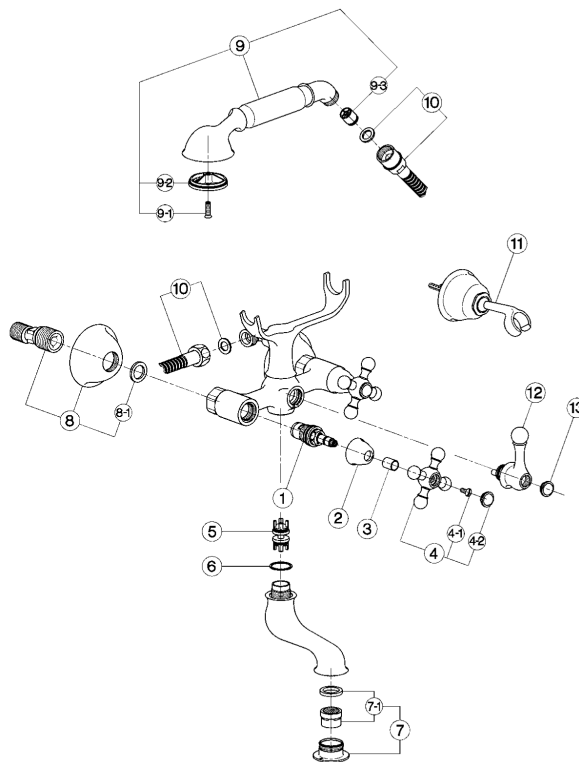

bar	PORTATA BOCCA DI EROGAZIONE * SPOUT FLOW RATE DURCHFLOSS WANNENEINLAUF DÉBIT BEC DÉVERSEUR l/min.
0,5	11
1	15,5
2	22,5
3	27,5
4	31,5
5	35

* con resistenza silenziosa della classe di portata C (30 l/min. a 3 bar)
with hydraulic resistance of flow rate class C (30 l/min. at 3 bar)
mit geräuscharmen Widerstand der Durchflussklasse C (30 l/min. bei 3 bar)
avec aérateur classe C (30 l/min. à 3 bar)