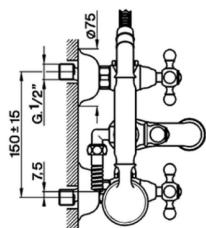

AVAILABLE FINISHINGS

- **21** 21 Chrome
- **24** 24 Gold
- **26** 26 Old Copper
- **27** 27 Old Bronze
- **2A** 2A Satin Brushed Nickel
- **74** 74 Chrome/Gold