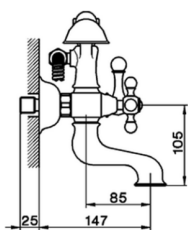

AVAILABLE FINISHINGS

- **21** 21 Chrome
- **24** 24 Gold
- **26** 26 Old Copper
- **27** 27 Old Bronze
- **2A** 2A Satin Brushed Nickel
- **74** 74 Chrome/Gold