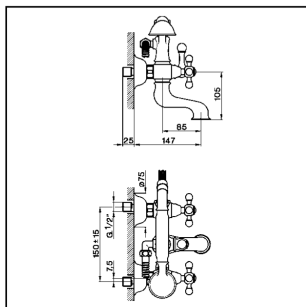

Bath mixer, full equipment ARCANA CERAMIC_AC000102

cisal

AC 00010 (AC 00007 - AC 00012 - AC 00013)

- Gruppo vasca
- Bath mixer
- Badebatterie
- Mélangeur bain/douche