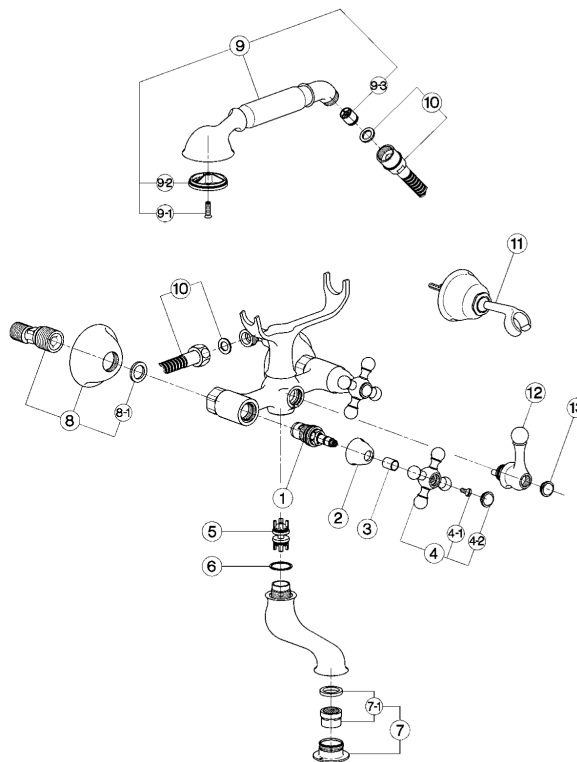

bar	PORTATA BOCCA DI EROGAZIONE * SPOUT FLOW RATE DURCHFLOSS WANNENEINLAUF DÉBIT BEC DÉVERSEUR l/min.
0,5	11
1	15,5
2	22,5
3	27,5
4	31,5
5	35

* con resistenza silenziosa della classe di portata C (30 l/min. a 3 bar)
with hydraulic resistance of flow rate class C (30 l/min. at 3 bar)
mit geräuscharmen Widerstand der Durchflussklasse C (30 l/min. bei 3 bar)
avec aérateur classe C (30 l/min. à 3 bar)