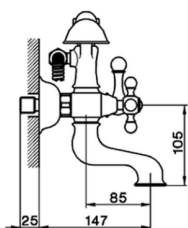

Bath mixer, full equipment ARCANA CERAMIC_AC000102

MODEL **AC000102**

Bath mixer, full equipment, Arcana 1 Spray handshower, 150 cm Brass Flexible Hose

AVAILABLE FINISHINGS

-  **21** 21 Chrome
-  **24** 24 Gold
-  **26** 26 Old Copper
-  **27** 27 Old Bronze
-  **2A** 2A Satin Brushed Nickel
-  **74** 74 Chrome/Gold

CHARACTERISTICS

Bath mixer, full equipment ARCANA CERAMIC_AC000102

cisal

AC 00010 (AC 00007 - AC 00012 - AC 00013)

- Gruppo vasca
- Bath mixer
- Badebatterie
- Mélangeur bain/douche

bar	PORTATA BOCCA DI EROGAZIONE * SPOUT FLOW RATE DURCHFLOSS WANNENEINLAUF DÉBIT BEC DÉVERSEUR l/min.
0,5	11
1	15,5
2	22,5
3	27,5
4	31,5
5	35