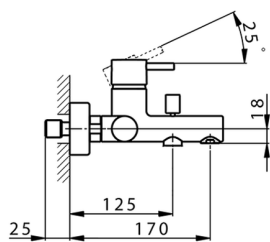

Single lever bath mixer NUOVA LESS_LN000130

MODEL **LN000130**

Single lever bath mixer, without shower set, 1/2" M flexible connection

AVAILABLE FINISHINGS

-  **21** 21 Chrome
-  **2F** 2F Brushed Nickel
-  **40** 40 Matt Black
-  **4Q** 4Q Matt White

CHARACTERISTICS

Cartridge Spare Parts **ZZ95435000**

35 mm Cartridge

EcoStop

EcoStop feature limits water flow to approximately 50% of maximum output with one point of resistance on setting. Push slightly past the middle stop only when full water output is required. This will save water up to 50%.