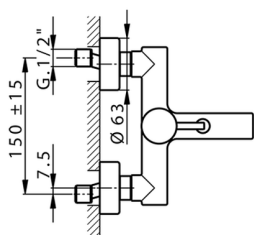

Single lever bath mixer NUOVA LESS_LN000130

MODEL **LN000130**

Single lever bath mixer, without shower set, 1/2" M flexible connection

AVAILABLE FINISHINGS

-  **21** 21 Chrome
-  **2F** 2F Brushed Nickel
-  **40** 40 Matt Black
-  **4Q** 4Q Matt White

CHARACTERISTICS

Cartridge Spare Parts **ZZ95435000**

35 mm Cartridge

EcoStop

EcoStop feature limits water flow to approximately 50% of maximum output with one point of resistance on setting. Push slightly past the middle stop only when full water output is required. This will save water up to 50%.

Single lever bath mixer NUOVA LESS_LN000130

LN000130

<https://en.cisal.it/single-lever-bath-mixer-nuova-less-ln000130>

2024-12-22