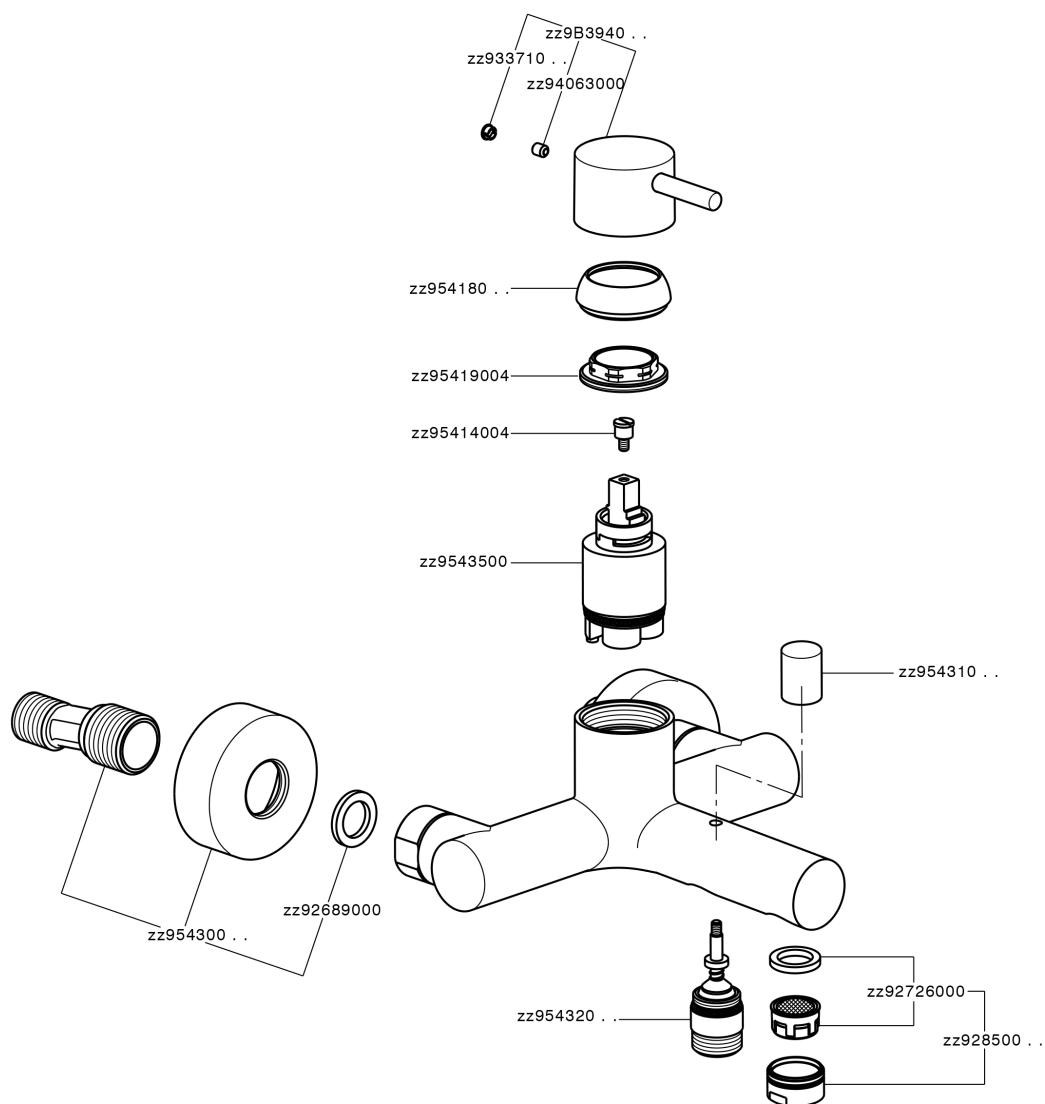

Single lever bath mixer NUOVA LESS_LN000130

MODEL **LN000130**

Single lever bath mixer, without shower set, 1/2" M flexible connection

AVAILABLE FINISHINGS

-  **21** 21 Chrome
-  **2F** 2F Brushed Nickel
-  **40** 40 Matt Black
-  **4Q** 4Q Matt White

CHARACTERISTICS

Cartridge Spare Parts **ZZ95435000**

35 mm Cartridge

EcoStop

EcoStop feature limits water flow to approximately 50% of maximum output with one point of resistance on setting. Push slightly past the middle stop only when full water output is required. This will save water up to 50%.

Single lever bath mixer NUOVA LESS_LN000130

LN000130

<https://en.cisal.it/single-lever-bath-mixer-nuova-less-ln000130>

2024-12-22