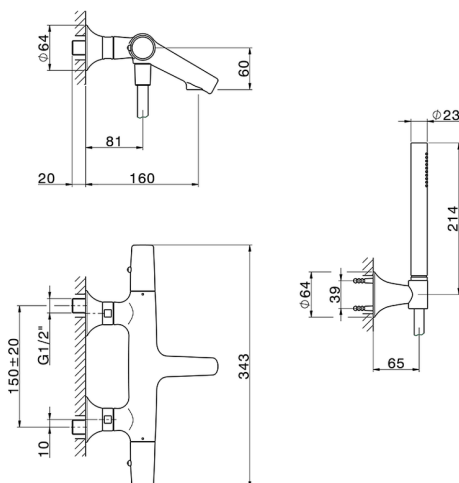

Thermostatic bath mixer, with shower set VITA_VID21010

MODEL **VID21010**

Thermostatic bath mixer, with shower set, wall mounted handshower holder, 23 mm Brass One Spray handshower, 150 cm SUPREME smooth flexible hose

AVAILABLE FINISHINGS

-  **21** 21 Chrome
-  **2Q** 2Q Black Titanium
-  **40** 40 Matt Black
-  **4Q** 4Q Matt White

CHARACTERISTICS

Cartridge Spare Parts **ZZ96551000**

TMX 25 Thermostatic Valve

DeviaStop