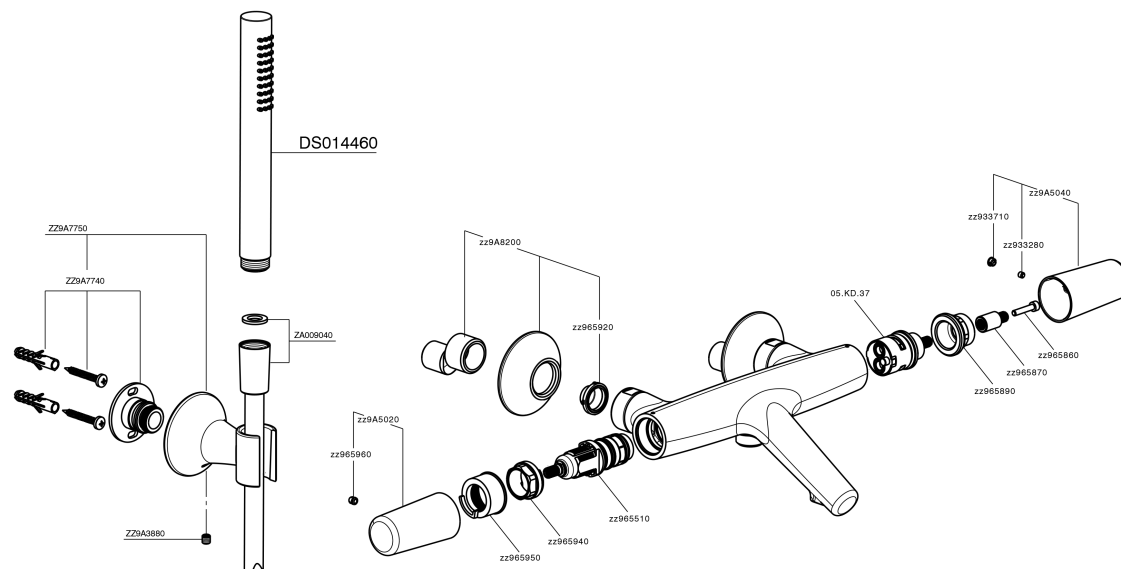

Thermostatic bath mixer, with shower set VITA_VID21010

VID21010

<https://en.cisal.it/thermostatic-bath-mixer-with-shower-set-vita-vid21010>

2026-06-14