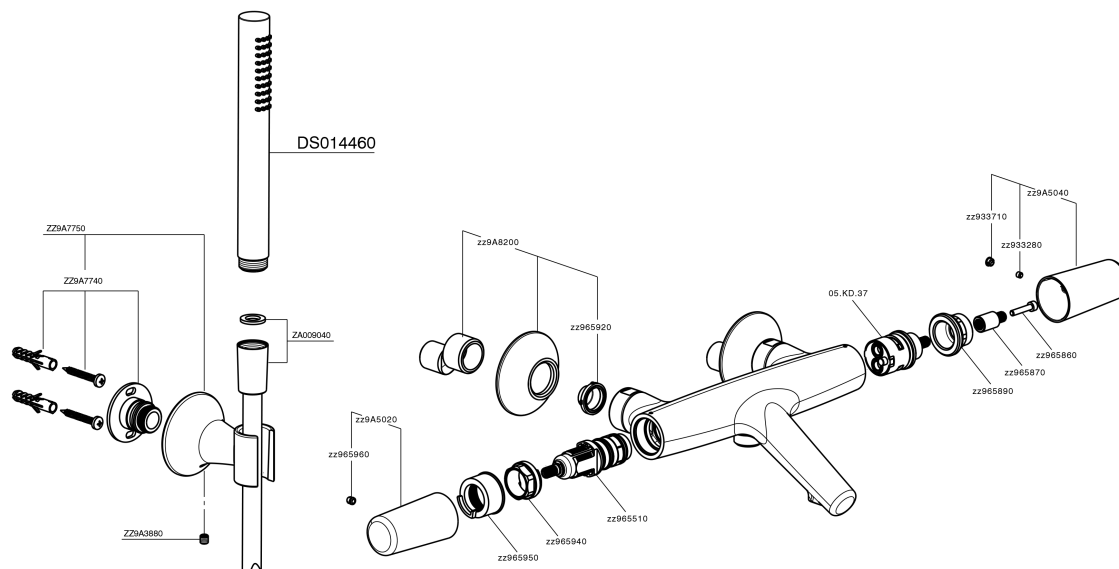

Thermostatic bath mixer, with shower set VITA_VID21010

VID21010

<https://en.cisal.it/thermostatic-bath-mixer-with-shower-set-vita-vid21010>

2026-06-13