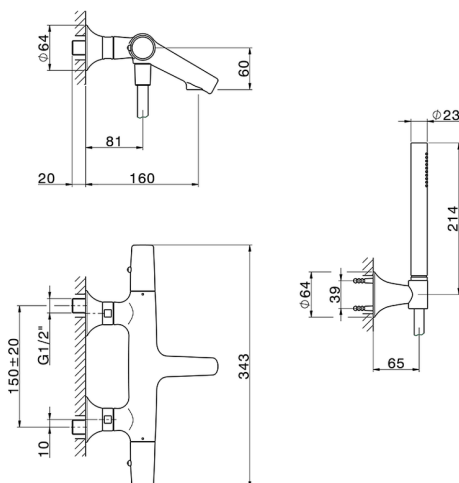

## Thermostatic bath mixer, with shower set VITA\_VID21010

MODEL **VID21010**

Thermostatic bath mixer, with shower set, wall mounted handshower holder, 23 mm Brass One Spray handshower, 150 cm SUPREME smooth flexible hose

### CHARACTERISTICS

Cartridge Spare Parts **ZZ96551000**

**TMX 25 Thermostatic Valve**