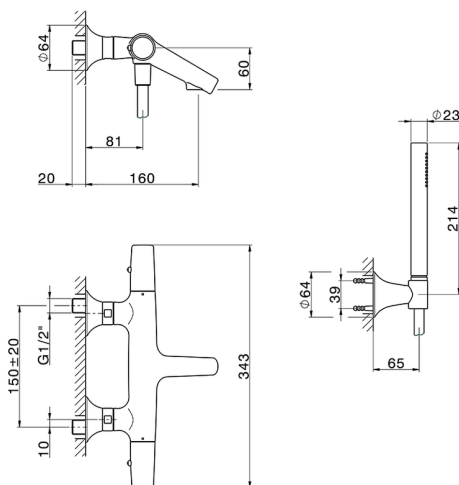

Thermostatic bath mixer, with shower set VITA_VID21010

MODEL **VID21010**

Thermostatic bath mixer, with shower set, wall mounted handshower holder, 23 mm Brass One Spray handshower, 150 cm SUPREME smooth flexible hose

AVAILABLE FINISHINGS

-  **21** 21 Chrome
-  **2Q** 2Q Black Titanium
-  **40** 40 Matt Black
-  **4Q** 4Q Matt White

CHARACTERISTICS

Cartridge Spare Parts **ZZ96551000**

TMX 25 Thermostatic Valve

DeviaStop