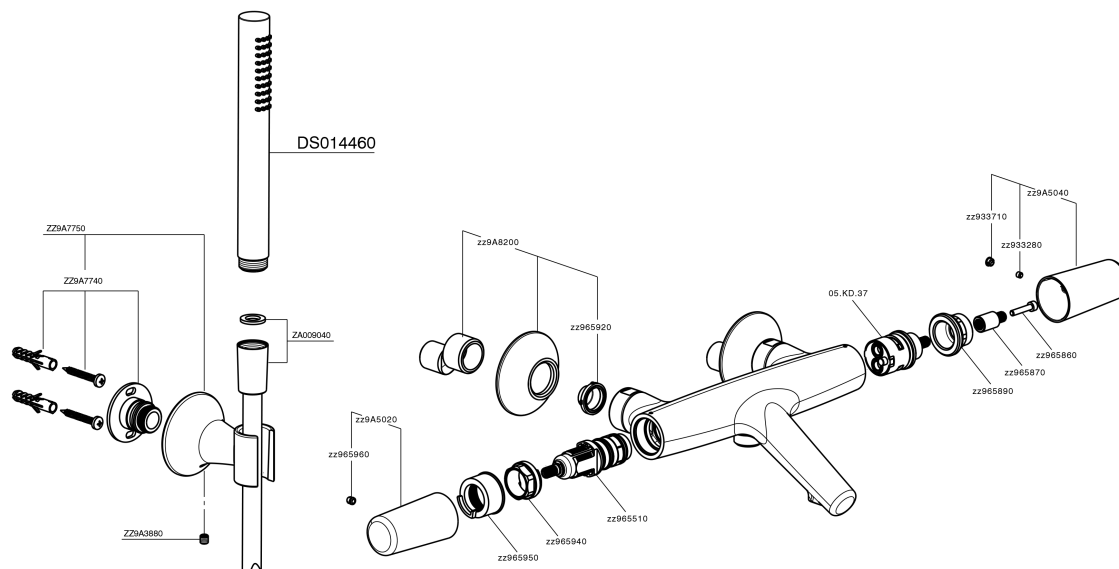

Thermostatic bath mixer, with shower set VITA_VID21010

VID21010

<https://en.cisal.it/thermostatic-bath-mixer-with-shower-set-vita-vid21010>

2026-05-17