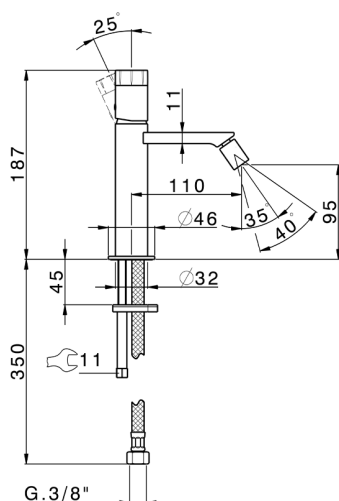

## Single lever bidet mixer MARBLE X32\_X6000564

MODEL **X6000564**

Single lever bidet mixer, without pop up waste, G.3/8"  
Stainless Steel Flexible, with marble lever, Inox AISI  
316L

AVAILABLE FINISHINGS

**5X** 5X Brushed Stainless Steel/Marquina Black Ma

CHARACTERISTICS

Cartridge Spare Parts **ZZ96550000**

**25 mm Cartridge**

2025-04-30