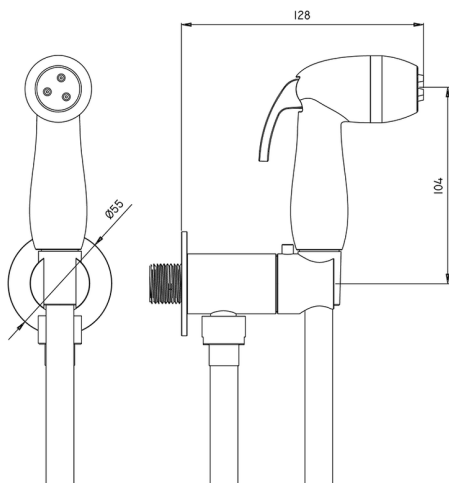

Toilet-jet handshower set HYGENIC SHOWERS_FL007920

MODEL **FL007920**

Toilet-jet handshower set, round wall bracket, single water opening, ABS Toilet-jet handshower, 120 cm PVC flexible hose

AVAILABLE FINISHINGS

CHARACTERISTICS

Toilet-jet handshower

Toilet-jet Handshower

Shut-off Hand shower, for sanitary cleaning.

2024-12-25