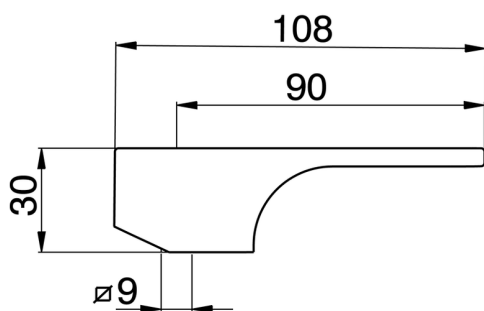

Lever for single lever mixer 'CU' SPARE PARTS_ZZ947860

MODEL **ZZ947860**

Lever for single lever mixer 'CU'

AVAILABLE FINISHINGS

CHARACTERISTICS

2026-06-10