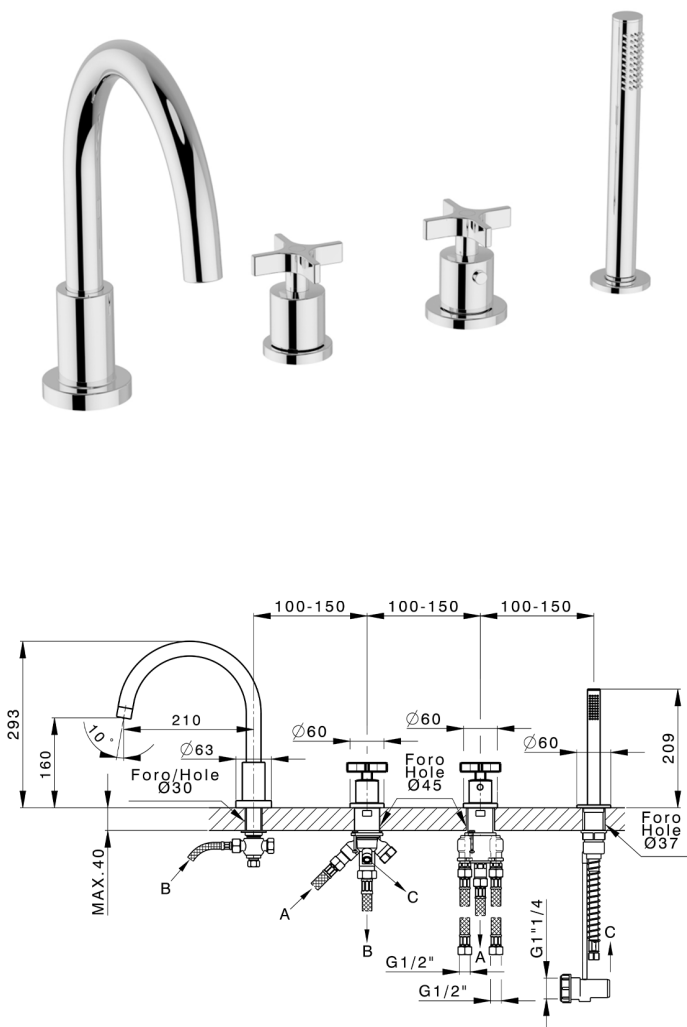

Thermostatic deck-mounted 4-hole mixer GRACE_GST76010

MODEL **GST76010**

Thermostatic deck-mounted 4-hole mixer, 2 outlet diverter, 22,5 mm Brass One Spray handshower, 150 cm pull-out flexible hose

AVAILABLE FINISHINGS

-  **21** 21 Chrome
-  **2F** 2F Brushed Nickel
-  **2W** 2W Brushed Gold
-  **5H** 5H Dark Brass Brushed
-  **5L** 5L Brushed Black Titanium
-  **6T** 6T Chrome/Matt Black

CHARACTERISTICS

Cartridge Spare Parts **24.04A.PP**

8x20 Plus P Thermostatic Valve

2024-12-21