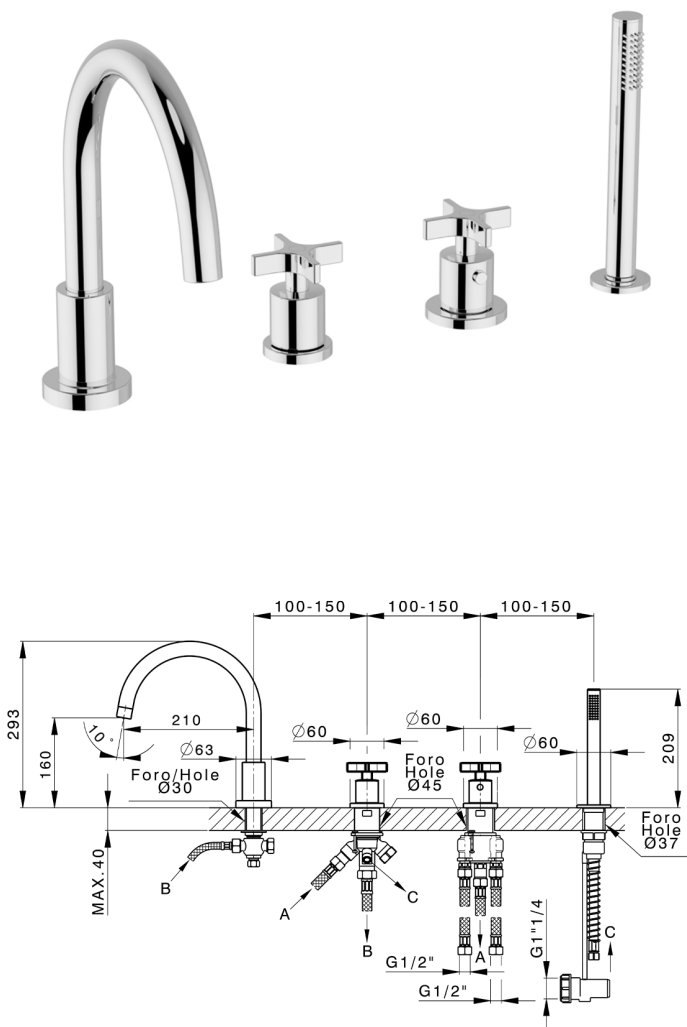

Thermostatic deck-mounted 4-hole mixer GRACE_GST76010

MODEL **GST76010**

Thermostatic deck-mounted 4-hole mixer, 2 outlet diverter, 22,5 mm Brass One Spray handshower, 150 cm pull-out flexible hose

AVAILABLE FINISHINGS

-  **21** 21 Chrome
-  **2F** 2F Brushed Nickel
-  **2W** 2W Brushed Gold
-  **5H** 5H Dark Brass Brushed
-  **5L** 5L Brushed Black Titanium
-  **6T** 6T Chrome/Matt Black

CHARACTERISTICS

Cartridge Spare Parts **24.04A.PP**

8x20 Plus P Thermostatic Valve

2024-12-31