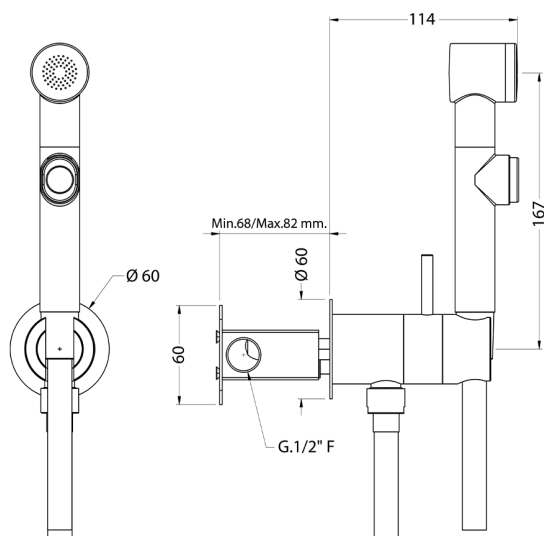

Bidet handshower set HYGENIC SHOWERS_A3007945

MODEL **A3007945**

Bidet handshower set, round wall bracket, gradual mixing of hot&cold water, with concealed part, ABS
Bidet handshower - 120 cm PVC flexible hose

AVAILABLE FINISHINGS

CHARACTERISTICS

Bidet handshower

Hygienic Spray

Multi-jets hygienic hand shower, for personal hygiene care.

MixedWater

The Cisal Mixed Water system enables the gradual mixing of hot and cold water.