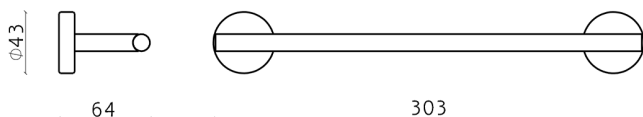

Towel holder XION_XI090104

MODEL **XI090104**

Towel holder, Inox AISI 304

AVAILABLE FINISHINGS

 **D1** D1 Brushed Inox

CHARACTERISTICS

2024-12-21