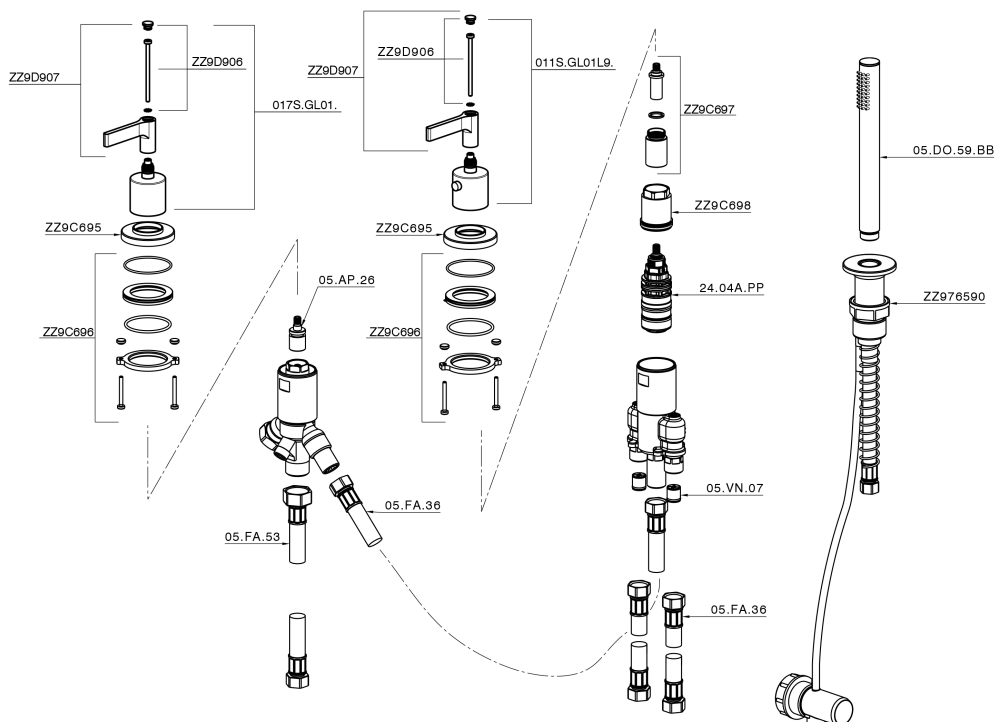

Thermostatic deck-mounted 3-hole mixer GRACE_GLT79010

GLT79010

<https://en.cisal.it/thermostatic-deck-mounted-3-hole-mixer-grace-glt79010>

2024-12-30