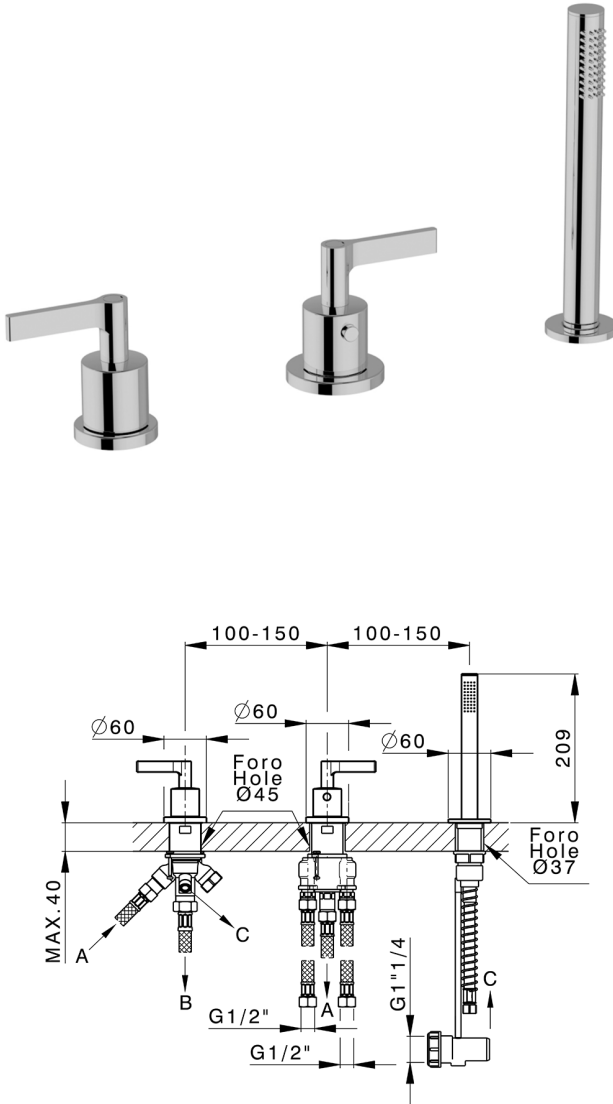

## Thermostatic deck-mounted 3-hole mixer GRACE\_GLT79010

MODEL **GLT79010**

Thermostatic deck-mounted 3-hole mixer, 2 outlet devistop cartridge, 22,5 mm Brass One Spray handshower, 150 cm pull-out flexible hose

### AVAILABLE FINISHINGS

-  **21** 21 Chrome
-  **2F** 2F Brushed Nickel
-  **2W** 2W Brushed Gold
-  **5H** 5H Dark Brass Brushed
-  **5L** 5L Brushed Black Titanium
-  **6T** 6T Chrome/Matt Black

### CHARACTERISTICS

Cartridge Spare Parts **24.04A.PP**

**8x20 Plus P Thermostatic Valve**