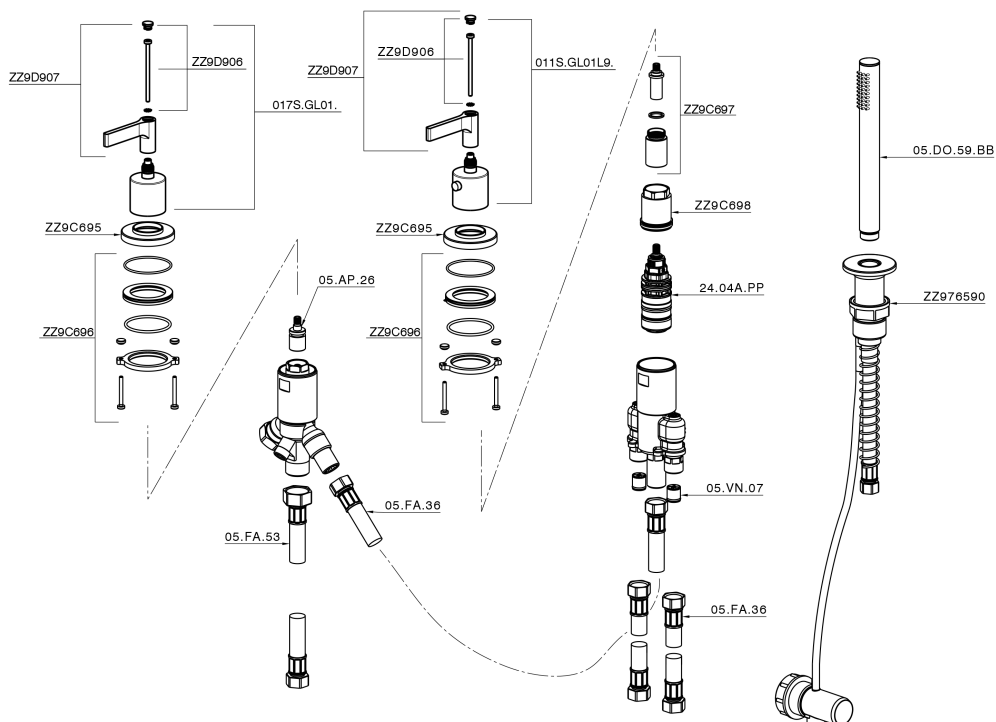

Thermostatic deck-mounted 3-hole mixer GRACE_GLT79010

GLT79010

<https://en.cisal.it/thermostatic-deck-mounted-3-hole-mixer-grace-glt79010>

2024-12-22