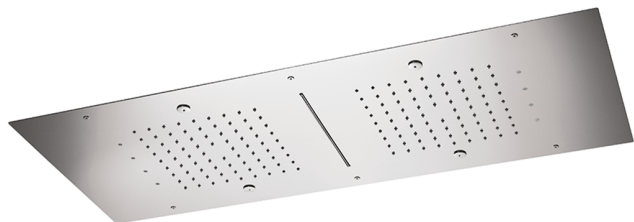

950x400 mm Ceiling showerheads ZEN SHOWER_ZS0C0385

MODEL **ZS0C0385**

950x400 mm Ceiling showerheads, 2 rain, spraying, waterfall, chromotherapy functions, built-in control included, built-in control included, Stainless Steel AISI 304

AVAILABLE FINISHINGS

-  **D1** D1 Brushed Inox
-  **40** 40 Matt Black
-  **4Q** 4Q Matt White
-  **D2** D2 Polished Inox

CHARACTERISTICS

2026-04-28