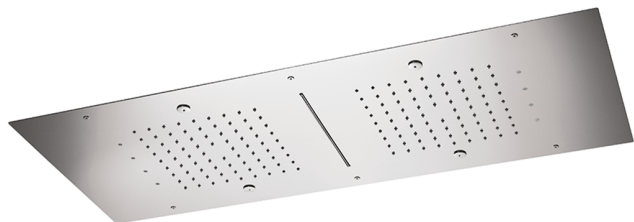

## 950x400 mm Ceiling showerheads ZEN SHOWER\_ZS0C0385

MODEL **ZS0C0385**

950x400 mm Ceiling showerheads, 2 rain, spraying, waterfall, chromotherapy functions, built-in control included, built-in control included, Stainless Steel AISI 304

### AVAILABLE FINISHINGS

-  **D1** D1 Brushed Inox
-  **40** 40 Matt Black
-  **4Q** 4Q Matt White
-  **D2** D2 Polished Inox