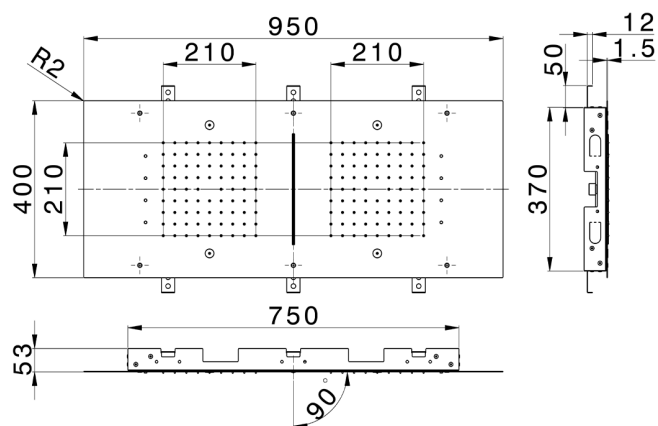

CHARACTERISTICS

2026-06-13