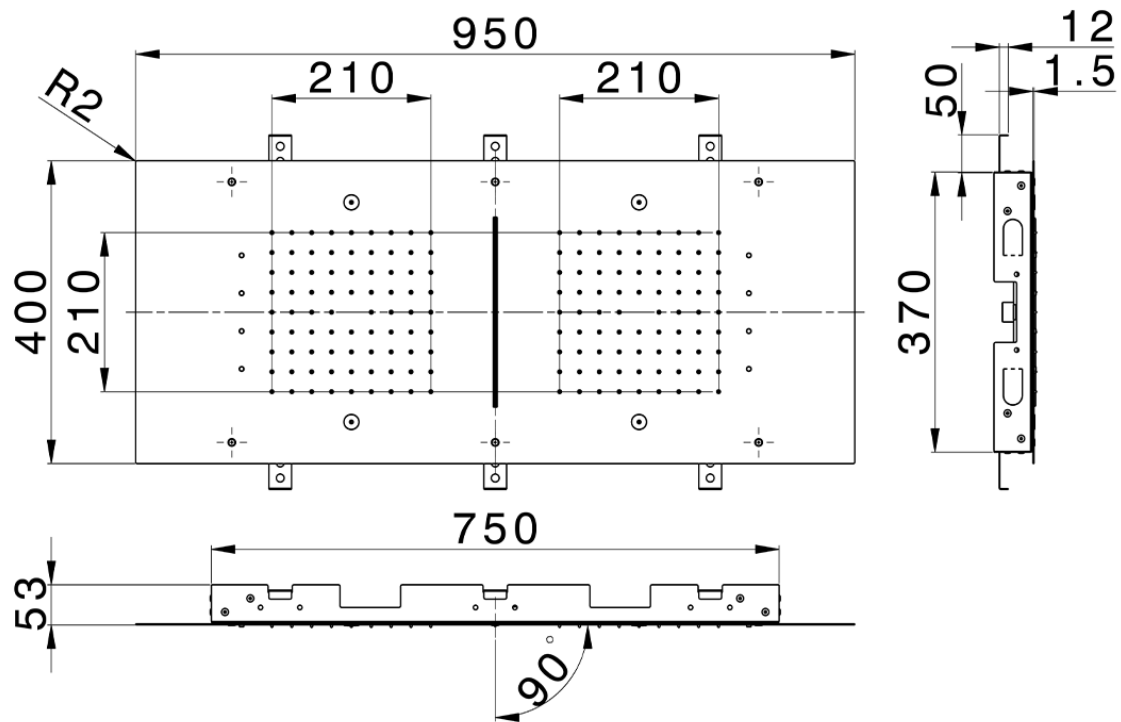

950x400 mm Ceiling showerheads ZEN SHOWER_ZS0C0385

ZS0C0385

<https://en.cisal.it/950x400-mm-ceiling-showerheads-zen-shower-zs0c0385>

2026-04-28