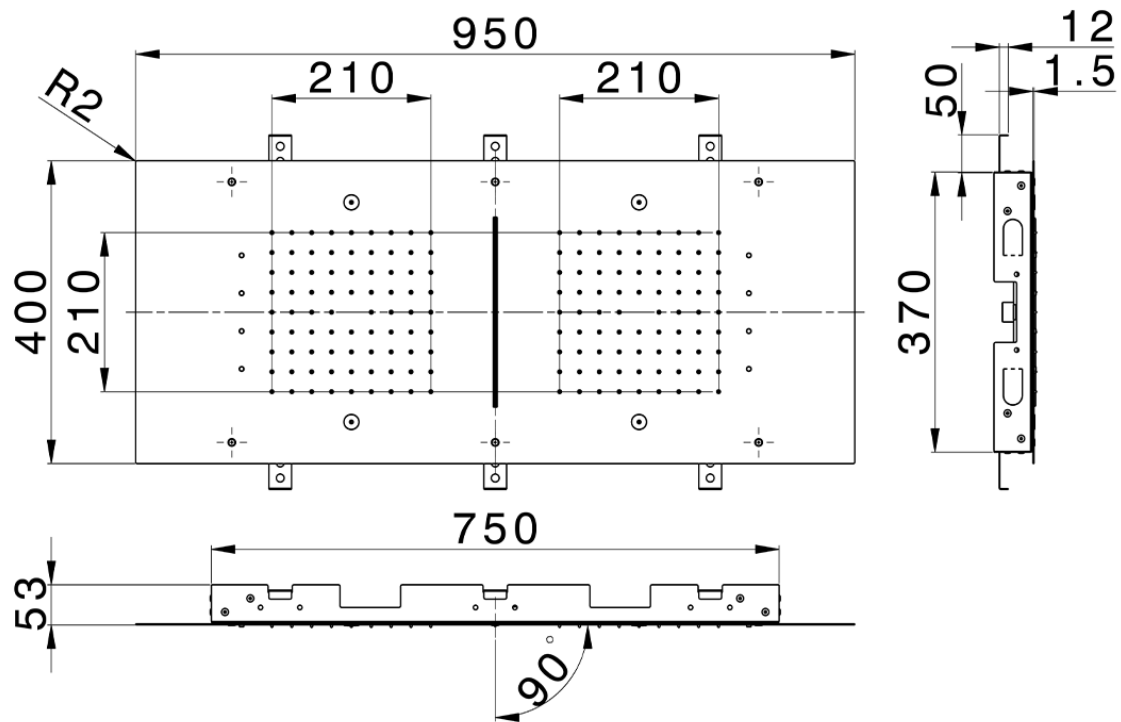

950x400 mm Ceiling showerheads ZEN SHOWER_ZS0C0385

ZS0C0385

<https://en.cisal.it/950x400-mm-ceiling-showerheads-zen-shower-zs0c0385>

2026-05-19