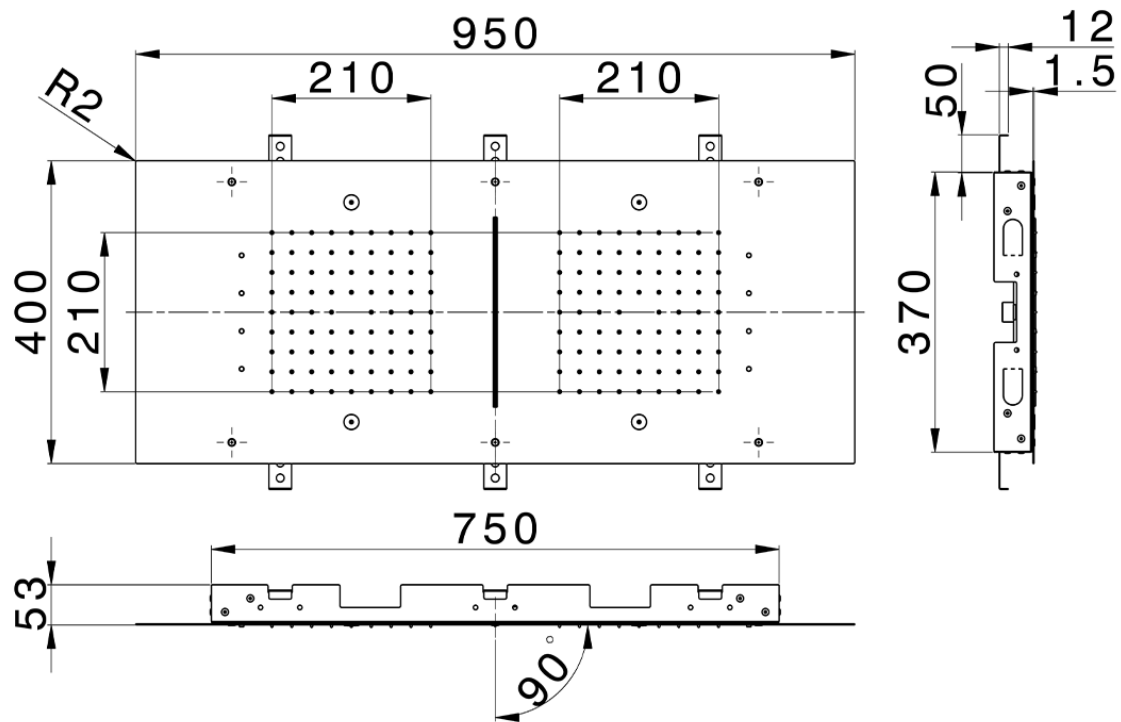

950x400 mm Ceiling showerheads ZEN SHOWER_ZS0C0385

ZS0C0385

<https://en.cisal.it/950x400-mm-ceiling-showerheads-zen-shower-zs0c0385>

2026-06-13